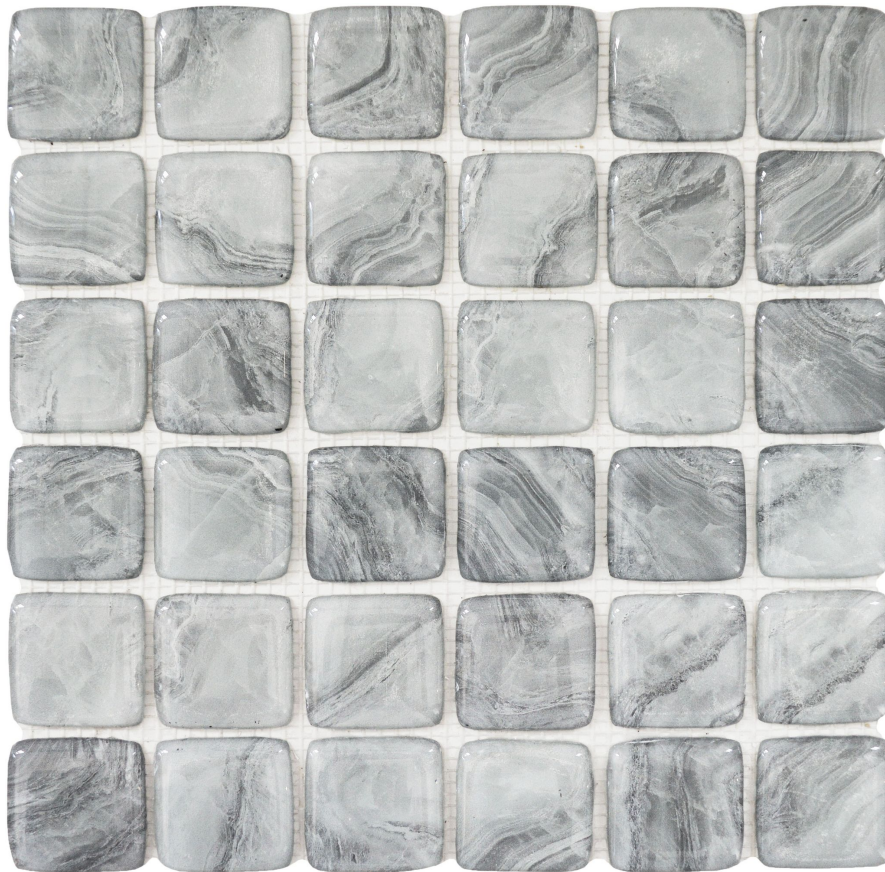

GRAMERCY

KITCHEN AND BATH

PRODUCT

GLASS SQUARE LIGHT GREY MARBLE PATTERN MIX MOSAIC

Mosaic and Decorative Tile | 12"x12" | Glass

ROOM SCENES

TECHNICAL DATA

CODE: RVCHAWV058
NAME: Glass Square Light Grey Marble Pattern Mix Mosaic
SERIES: Chelsea Collection
SIZE: 12"x12"
LOOK: Multi-Look Mosaics
FAMILY: Mosaic and Decorative Tile
MOSAIC CHIP SIZE: 2"x2"
SUITABLE FOR: Backsplash,Indoor,Shower,Pool
TYPOLOGY: Glass
TYPE OF PIECE: Mosaic
USE: Floor and Wall