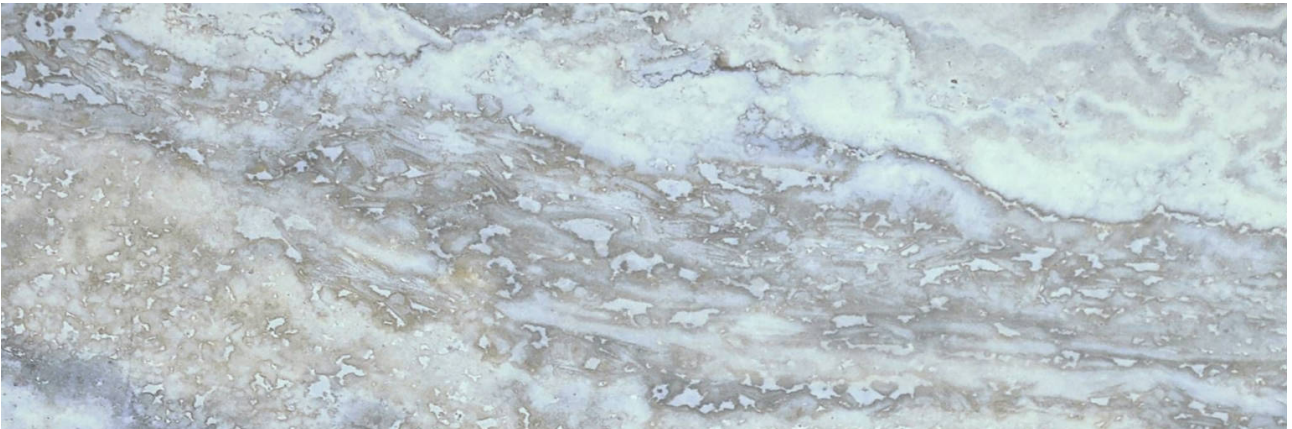

GRAMERCY

KITCHEN AND BATH

PRODUCT

AZZURRO 4X12

Tile | 4"x12" | Porcelain

GRAPHIC VARIETY

TECHNICAL DATA

CODE: QUSI-AZ-F5
NAME: Azzurro 4X12
SERIES: Siena
SIZE: 4"x12"
FINISH: Matt
LOOK: Marble Look
FAMILY: Tile
FROST RESISTANCE: Yes
PEI: 4
STYLE: Contemporary
SUITABLE FOR: Backsplash,Indoor,Shower
TYPOLOGY: Porcelain
TYPE OF PIECE: Field Tile
USE: Floor and Wall