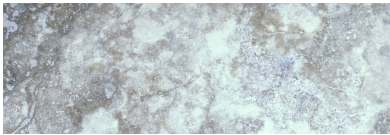

GRAMERCY

KITCHEN AND BATH

PRODUCT

AZZURRO 4X12

Tile | 4"x12" | Porcelain

GRAPHIC VARIETY

TECHNICAL DATA

CODE: QUSI-AZ-F5
NAME: Azzurro 4X12
SERIES: Siena
SIZE: 4"x12"
FINISH: Matt
LOOK: Marble Look
FAMILY: Tile
FROST RESISTANCE: Yes
PEI: 4
STYLE: Contemporary
SUITABLE FOR: Backsplash,Indoor,Shower
TYPOLOGY: Porcelain
TYPE OF PIECE: Field Tile
USE: Floor and Wall