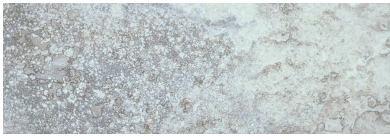

GRAMERCY

KITCHEN AND BATH

PRODUCT

AZZURRO 4X12

Tile | 4"x12" | Porcelain

GRAPHIC VARIETY

TECHNICAL DATA

CODE: QUSI-AZ-F5
NAME: Azzurro 4X12
SERIES: Siena
SIZE: 4"x12"
FINISH: Matt
LOOK: Marble Look
FAMILY: Tile
FROST RESISTANCE: Yes
PEI: 4
STYLE: Contemporary
SUITABLE FOR: Backsplash,Indoor,Shower
TYPOLOGY: Porcelain
TYPE OF PIECE: Field Tile
USE: Floor and Wall