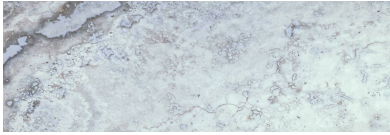

GRAMERCY

KITCHEN AND BATH

PRODUCT

AZZURRO 4X12

Tile | 4"x12" | Porcelain

GRAPHIC VARIETY

TECHNICAL DATA

CODE: QUSI-AZ-F5
NAME: Azzurro 4X12
SERIES: Siena
SIZE: 4"x12"
FINISH: Matt
LOOK: Marble Look
FAMILY: Tile
FROST RESISTANCE: Yes
PEI: 4
STYLE: Contemporary
SUITABLE FOR: Backsplash,Indoor,Shower
TYPOLOGY: Porcelain
TYPE OF PIECE: Field Tile
USE: Floor and Wall