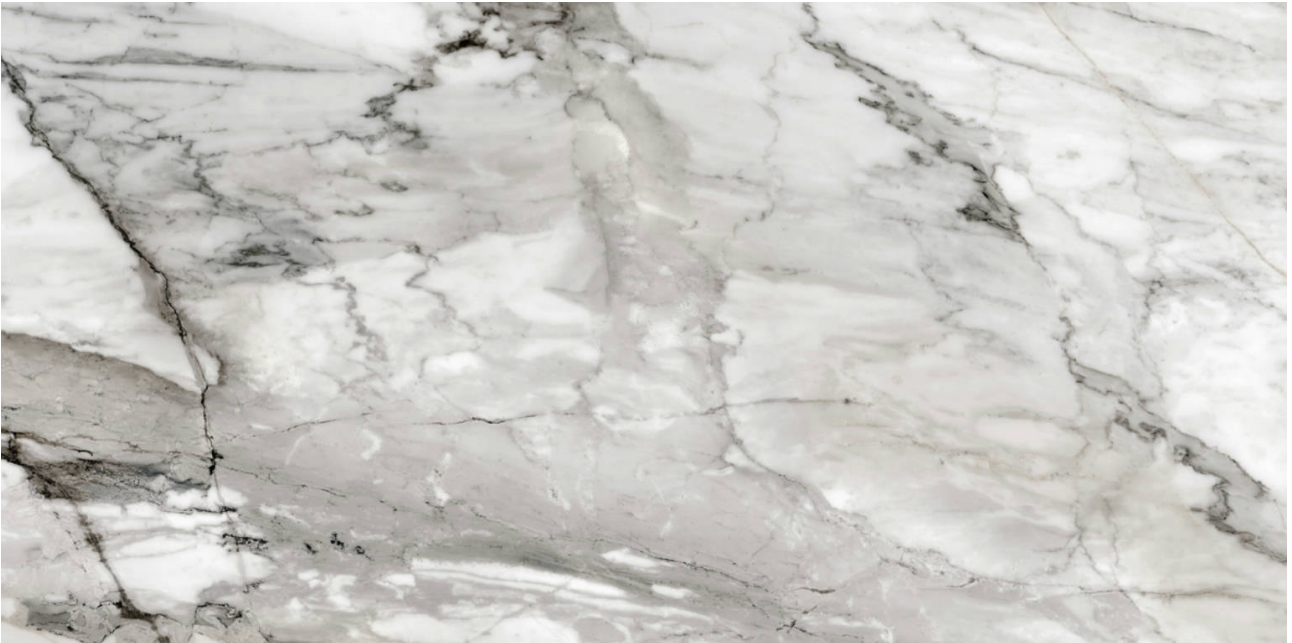

GRAMERCY

KITCHEN AND BATH

PRODUCT

24X48 POLISHED ALLURE BLUE

Tile | 24"x48" | Porcelain