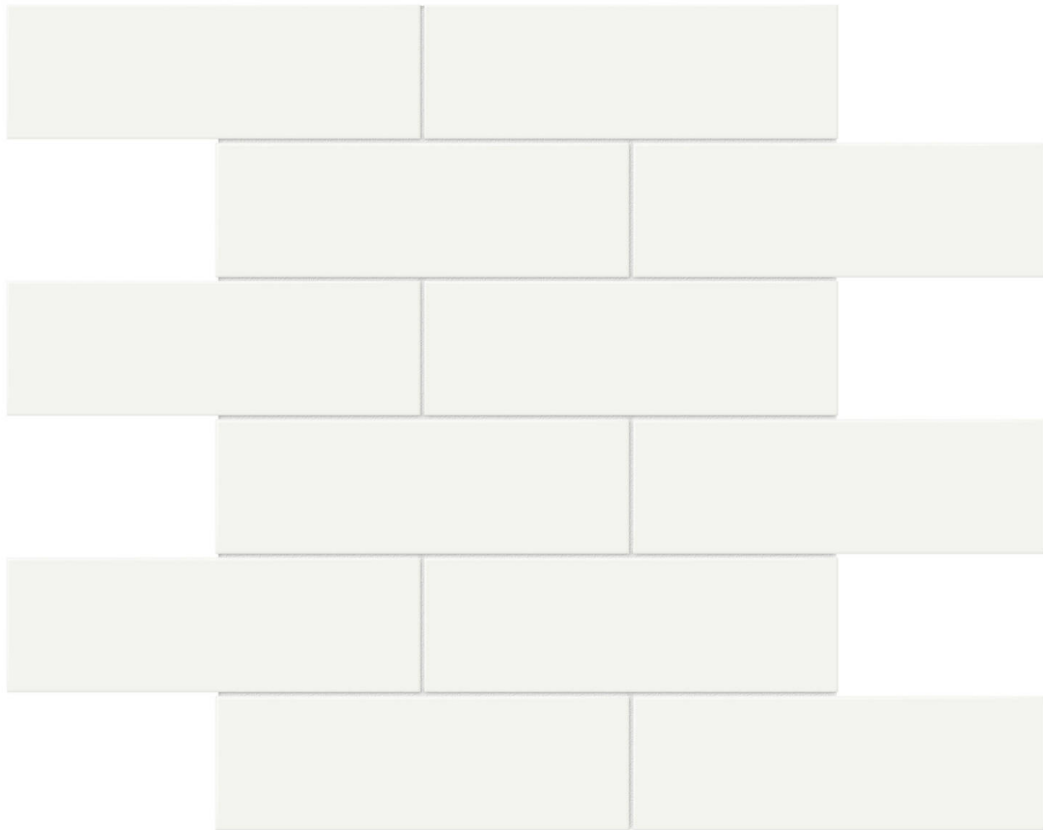

GRAMERCY

KITCHEN AND BATH

PRODUCT

2X6 WHITE GLOSSY BRICK MOSAIC

Tile | 11.65"x11.73" | Porcelain

TECHNICAL DATA

CODE: QUTR-WH-M12G
NAME: 2x6 White Glossy Brick Mosaic
SERIES: Traditions
SIZE: 11.65"x11.73"
FINISH: Gloss
LOOK: Mono-Color
FAMILY: Tile
FROST RESISTANCE: Yes
MOSAIC CHIP SIZE: 2"x6"
STYLE: Classic
SUITABLE FOR: Backsplash,Indoor
TYPOLOGY: Porcelain
TYPE OF PIECE: Mosaic
USE: Floor and Wall
NOTES: Number Of Rows Per Sheet = 6