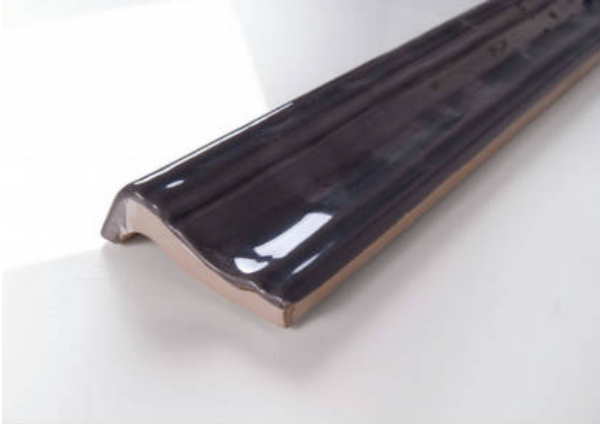

GRAMERCY

KITCHEN AND BATH

PRODUCT
2X12 SMOKE CHAIR RAIL

Tile | 2"x12" | Ceramic

DETAILS

TECHNICAL DATA

CODE: PGPO-SM-WM1
NAME: 2X12 Smoke Chair Rail
SERIES: Poitiers
SIZE: 2"x12"
FINISH: Gloss
LOOK: Subway Tile
FAMILY: Tile
STYLE: Traditional
SUITABLE FOR: Backsplash|Shower|Indoor
TYPOLOGY: Ceramic
TYPE OF PIECE: Trim
USE: Wall only