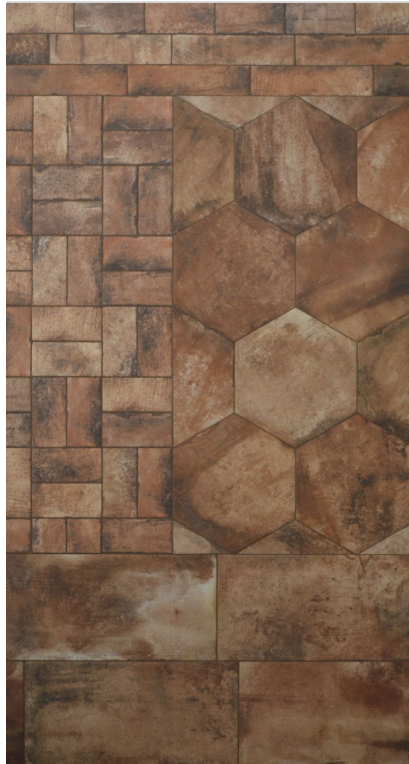

GRAMERCY

KITCHEN AND BATH

SERIES IBRIK

Terracotta | | Porcelain

PRODUCTS

12X24 Beige
12"x24" | Porcelain

13X16 Grigio Hexagon
14"x16" | Porcelain

13X16 Rosso Hexagon
14"x16" | Porcelain

3X14 Rosso
3"x14" | Porcelain

3X12 Beige Bullnose
3"x12" | Porcelain

3X12 Grigio Bullnose
3"x12" | Porcelain

3X12 Rosso Bullnose
3"x12" | Porcelain

ROOM SCENES

Size	Product type	BOX			PALLET		
		pcs	sqft	lb	boxes	sqft	lb
12"x24"							
14"x16"							
3"x14"							
3"x12"							