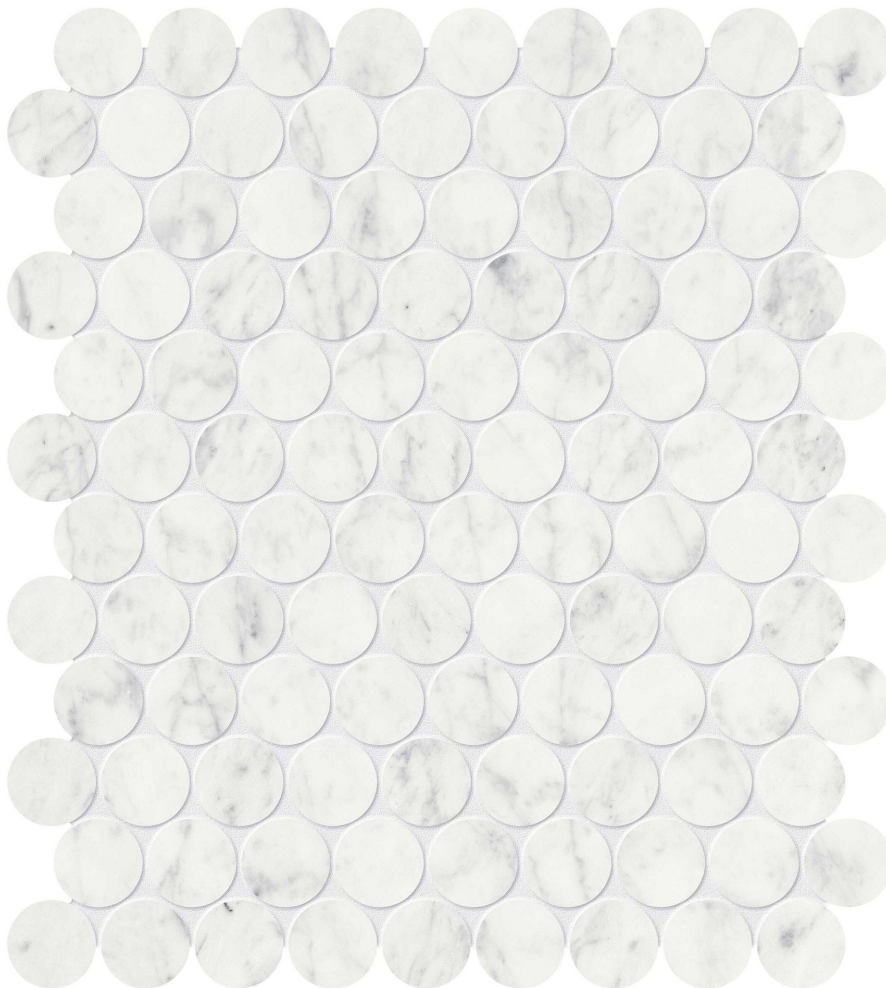

### ETERNA BIANCO 1.25 POLISHED PENNY ROUND MOSAIC

---

Stone | 10"x14" | Marble

**TECHNICAL DATA**

CODE: AS5001-02750

NAME: Eterna Bianco 1.25 Polished Penny Round Mosaic

SERIES: Eterna Bianco

SIZE: 10"x14"

FINISH: Polished

FAMILY: Stone

MOSAIC CHIP SIZE: 1.25"x1.25"

SUITABLE FOR: Indoor|Shower

TYPOLOGY: Marble

TYPE OF PIECE: Mosaic

USE: Floor and Wall

NOTES: Sheet size shown is approximate. Actual dimensions refer to individual mosaic chips.