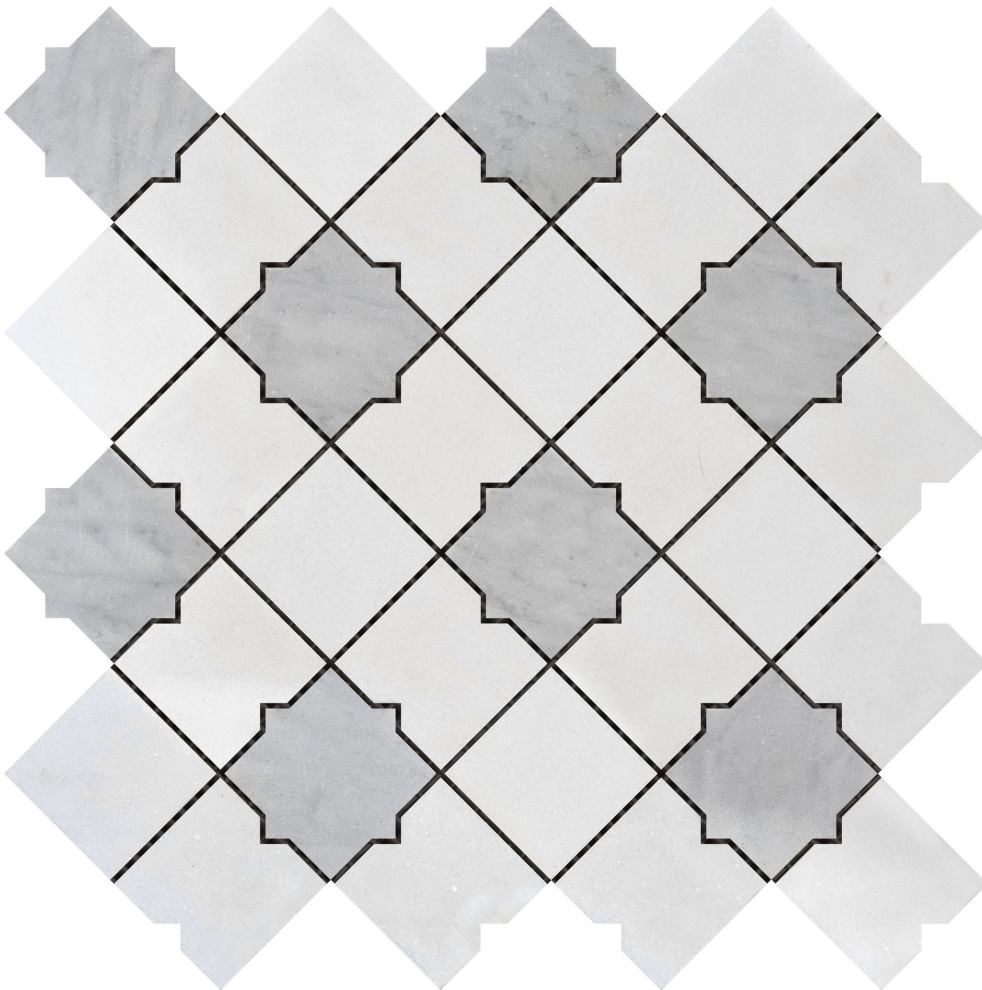

GRAMERCY

KITCHEN AND BATH

PRODUCT

STAR & SQUARE WHITE & GREY MIX MARBLE

Mosaic and Decorative Tile | 11"x11" | Marble

ROOM SCENES

TECHNICAL DATA

CODE: RVCHAWM193
NAME: Star & Square White & Grey Mix Marble
SERIES: Chelsea Collection
SIZE: 11"x11"
LOOK: Multi-Look Mosaics
FAMILY: Mosaic and Decorative Tile
SUITABLE FOR: Backsplash,Indoor,Outdoor,Shower,Pool
TYPOLOGY: Marble
TYPE OF PIECE: Mosaic
USE: Floor and Wall