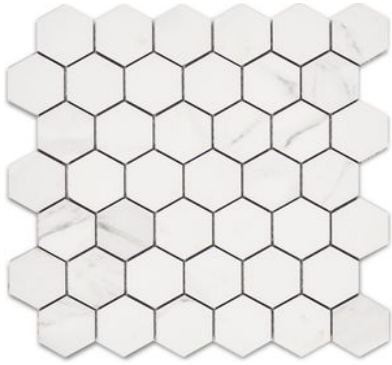

GRAMERCY

KITCHEN AND BATH

PRODUCT

TREASURE STATUARIO 2X2 POLISHED HEXAGON MOSAIC

Tile | 12"x13" | Porcelain

GRAPHIC VARIETY

ROOM SCENES

TECHNICAL DATA

CODE: QUTS-ST-M2
NAME: Treasure Statuario 2x2 Polished Hexagon Mosaic
SERIES: Treasure
SIZE: 12"x13"
FINISH: Polished
LOOK: Marble Look
FAMILY: Tile
MOSAIC CHIP SIZE: 2"x2"
SHADE VARIATION: V3
STYLE: Contemporary
SUITABLE FOR: Indoor, Shower, Backsplash
TYPOLOGY: Porcelain
TYPE OF PIECE: Mosaic
USE: Floor and Wall