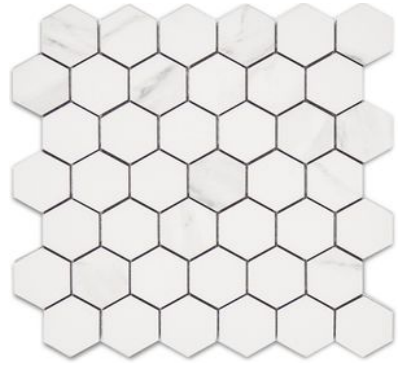

GRAMERCY

KITCHEN AND BATH

PRODUCT

TREASURE STATUARIO 2X2 POLISHED HEXAGON MOSAIC

Tile | 12"x13" | Porcelain

GRAPHIC VARIETY

ROOM SCENES

TECHNICAL DATA

CODE: QUTS-ST-M2
NAME: Treasure Statuario 2x2 Polished Hexagon Mosaic
SERIES: Treasure
SIZE: 12"x13"
FINISH: Polished
LOOK: Marble Look
FAMILY: Tile
MOSAIC CHIP SIZE: 2"x2"
SHADE VARIATION: V3
STYLE: Contemporary
SUITABLE FOR: Indoor, Shower, Backsplash
TYPOLOGY: Porcelain
TYPE OF PIECE: Mosaic
USE: Floor and Wall