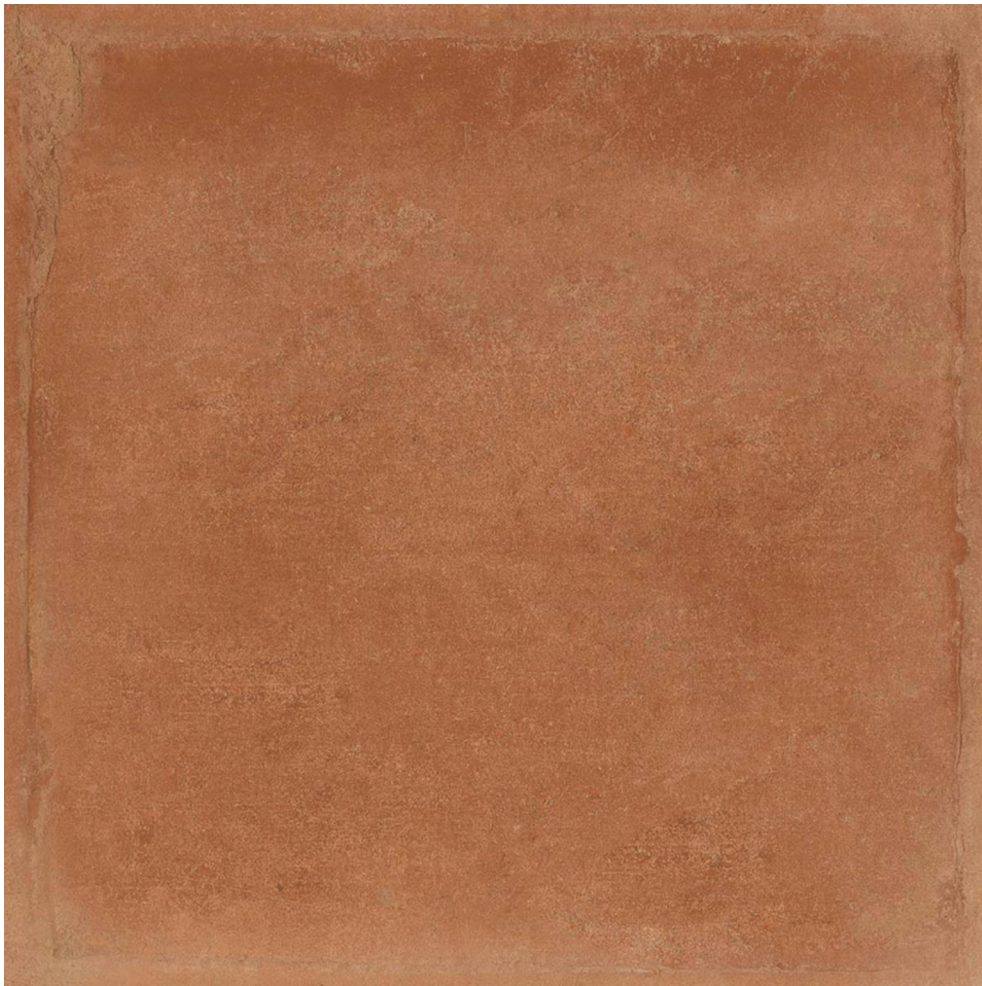

GRAMERCY

KITCHEN AND BATH

PRODUCT

SUMMERVILLE COTTO 8X8F

Tile | 8"x8" | Glazed Porcelain

GRAPHIC VARIETY

ROOM SCENES

TECHNICAL DATA

CODE: QUCR-SU-1
NAME: Summerville Cotto 8x8F
SERIES: Charleston
SIZE: 8"x8"
FINISH: Matt
LOOK: Terracotta
BREAKING STRENGHT (APH): SAFE 1300 N
CHEMICAL RESISTANCE (APH): Not Affected
DCOF (APH): >0.89
FAMILY: Tile
FROST RESISTANCE: Yes
PEI: 4
SHADE VARIATION: V1
STAIN RESISTANCE (APH): Not Affected
STYLE: Contemporary
SUITABLE FOR: Backsplash|Indoor|Shower
TYPOLOGY: Glazed Porcelain
THICKNESS (APH): 9.5
TYPE OF PIECE: Field Tile
USE: Floor and Wall