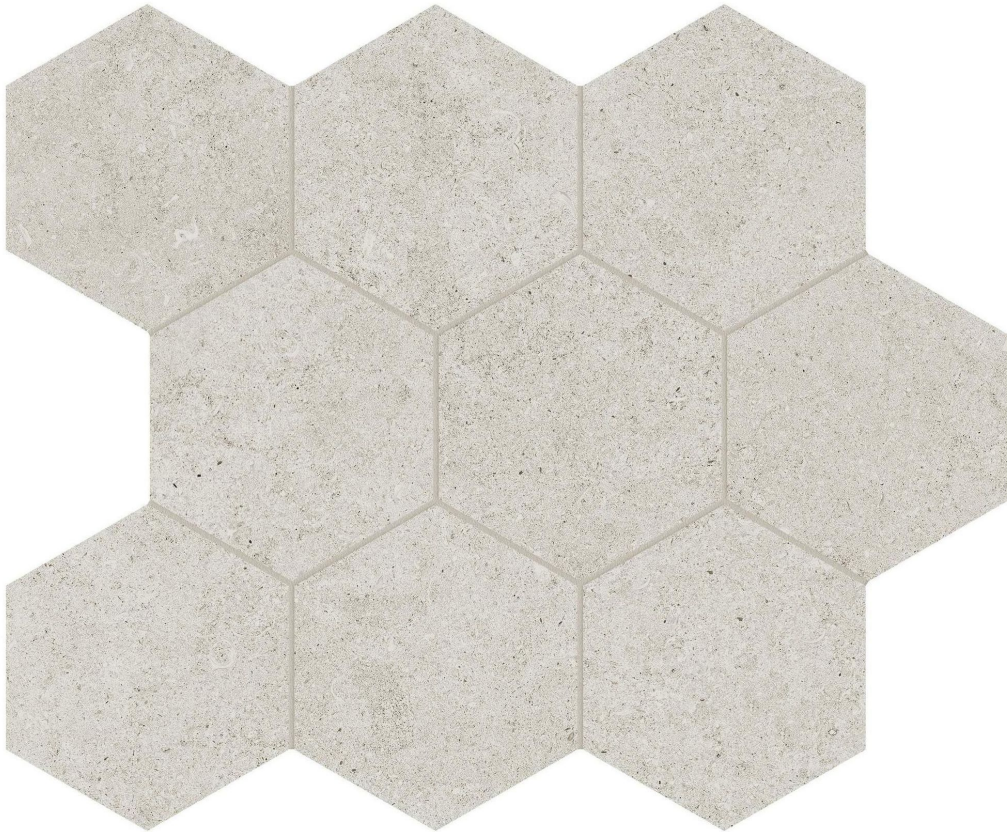

GRAMERCY

KITCHEN AND BATH

PRODUCT

LITHOFORM 4\ " HEX CROSSCUT DUNES

Tile | 10.5"x12" | Porcelain

TECHNICAL DATA

CODE: AC8510-00310

NAME: Lithoform 4" Hex Crosscut Dunes

SERIES: Lithoform

SIZE: 10.5"x12"

FINISH: Organic Matte

LOOK: Stone Look

EDGE: Rectified

FAMILY: Tile

STYLE: Contemporary

SUITABLE FOR: Indoor| Outdoor

TPOLOGY: Porcelain

TYPE OF PIECE: Mosaic

USE: Floor and Wall

NOTES: This product is special order and cannot be cancelled, returned, or refunded.

PACKING

Size	Product type	BOX			PALLET		
		pcs	sqft	lb	boxes	sqft	lb
10.5"x12"	Mosaic	10	7.86		45		