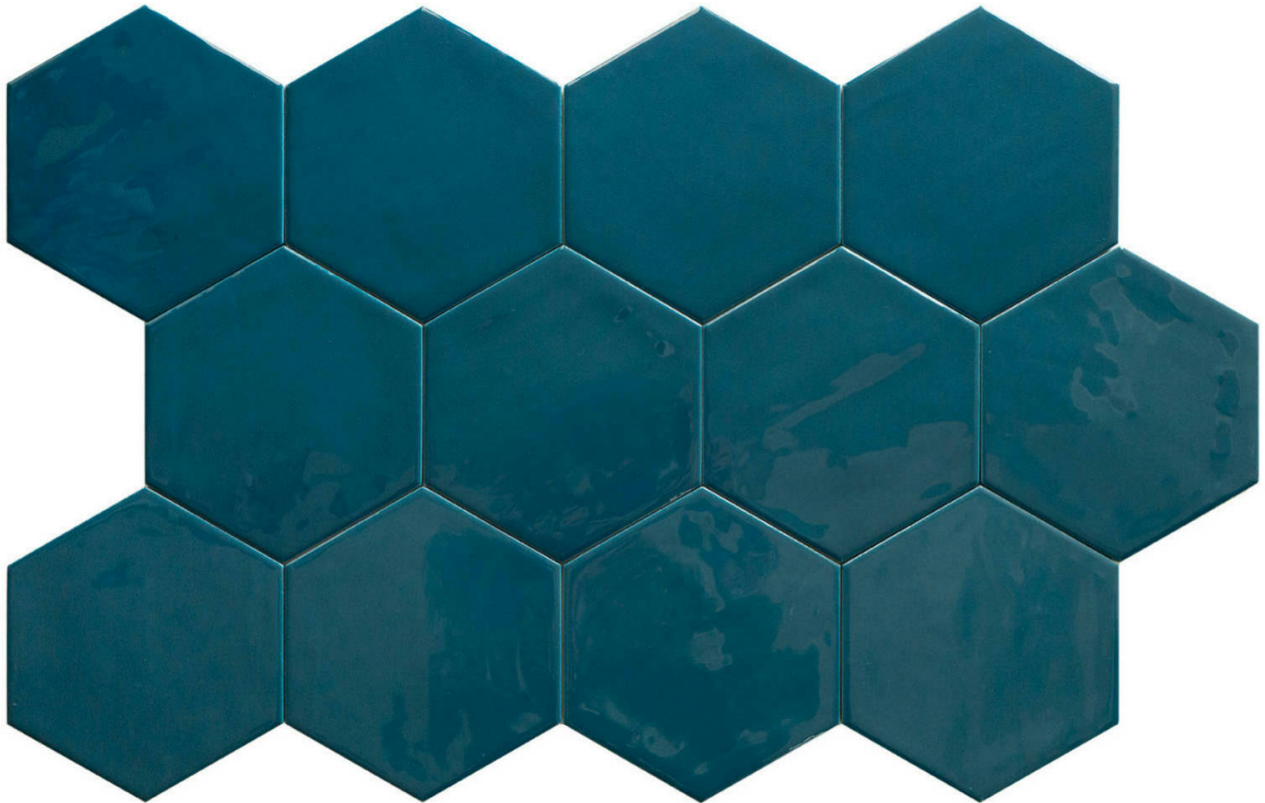

GRAMERCY

KITCHEN AND BATH

PRODUCT

RONDA 5.5X6.3" NAVY BLUE HEXAGON

Tile | 5.5"x6.3" | Porcelain

TECHNICAL DATA

CODE: QURN-NA-1
NAME: Ronda 5.5X6.3" Navy Blue Hexagon
SERIES: Ronda
SIZE: 5.5"x6.3"
FINISH: Gloss
LOOK: Hand-crafted
FAMILY: Tile
FROST RESISTANCE: Yes
PEI: 3
SHADE VARIATION: V1
STYLE: Traditional
SUITABLE FOR: Backsplash|Indoor|Outdoor|Pool|Shower
TYPOLOGY: Porcelain
TYPE OF PIECE: Field Tile
USE: Floor and Wall