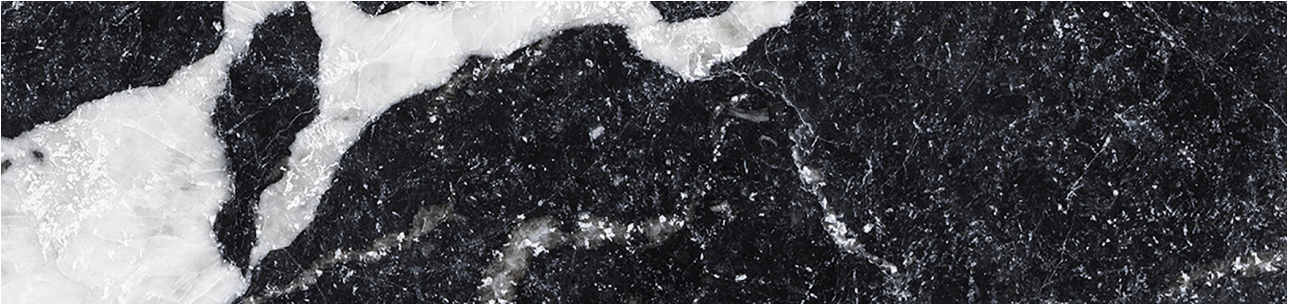

GRAMERCY

KITCHEN AND BATH

PRODUCT

OBSESSION 2.5X10 NERO

Tile | 2.5"x10" | Glazed Porcelain

GRAPHIC VARIETY

ROOM SCENES

TECHNICAL DATA

CODE: QUOB-NE-1
NAME: Obsession 2.5x10 Nero
SERIES: Obsession
SIZE: 2.5"x10"
FINISH: Matt
LOOK: Marble Look
BREAKING STRENGTH (APH): ≥ 1300 N
CHEMICAL RESISTANCE (APH): GA GLA GHA
DCOF (APH): > 0.42
FAMILY: Tile
FROST RESISTANCE: Yes
MOHS (APH): 6
PEI: 3
R VALUE (APH): R9
SHADE VARIATION: V1
STAIN RESISTANCE (APH): 5
STYLE: Classic
SUITABLE FOR: Backsplash|Indoor|Shower
TYPOLOGY: Glazed Porcelain
THICKNESS (APH): 9 mm
TYPE OF PIECE: Field Tile
USE: Floor and Wall
NOTES: 1 square metre of graphic variations