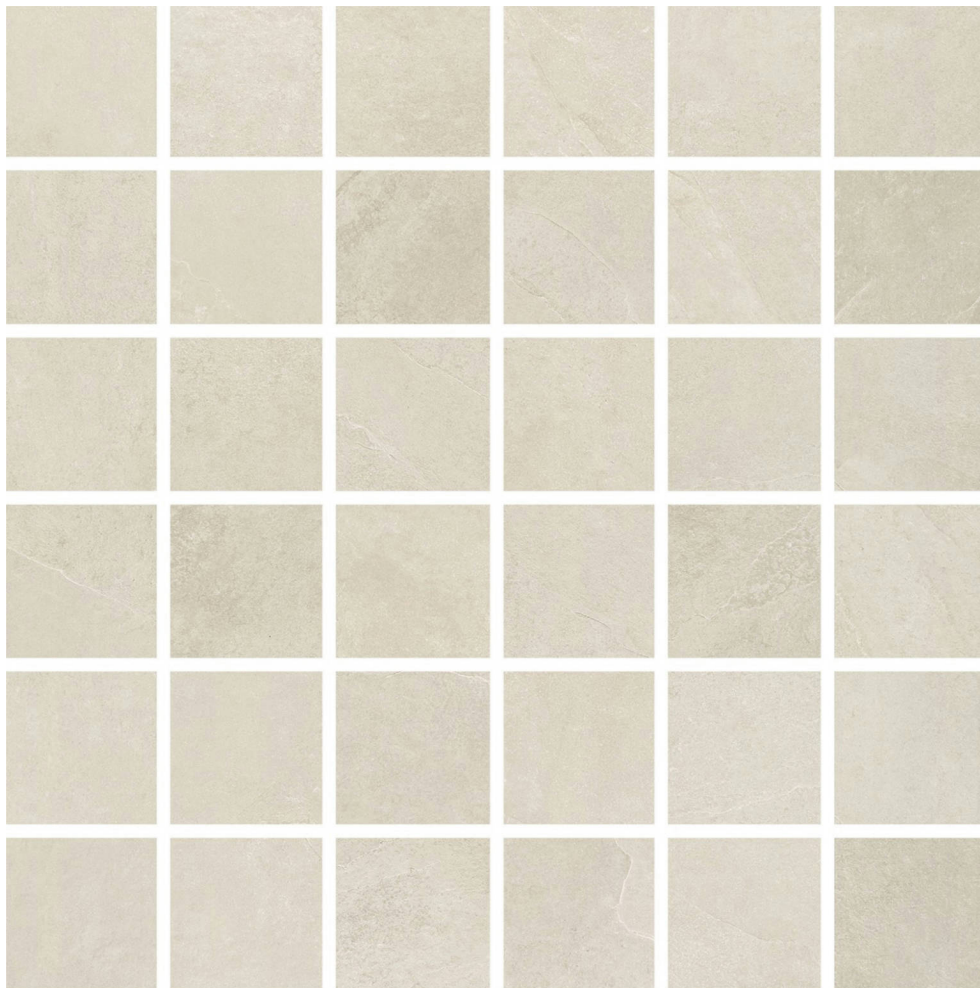

GRAMERCY

KITCHEN AND BATH

PRODUCT

CARMEL BEIGE 2X2 MOSAIC

Tile | 12"x12" | Porcelain

GRAPHIC VARIETY

TECHNICAL DATA

CODE: QUCF-CA-M
NAME: Carmel Beige 2X2 Mosaic
SERIES: California Slate
SIZE: 12"x12"
FINISH: Matt
LOOK: Stone Look
FAMILY: Tile
FROST RESISTANCE: Yes
MOSAIC CHIP SIZE: 2"x2"
STYLE: Contemporary
SUITABLE FOR: Indoor
TYPOLOGY: Porcelain
TYPE OF PIECE: Mosaic
USE: Floor and Wall