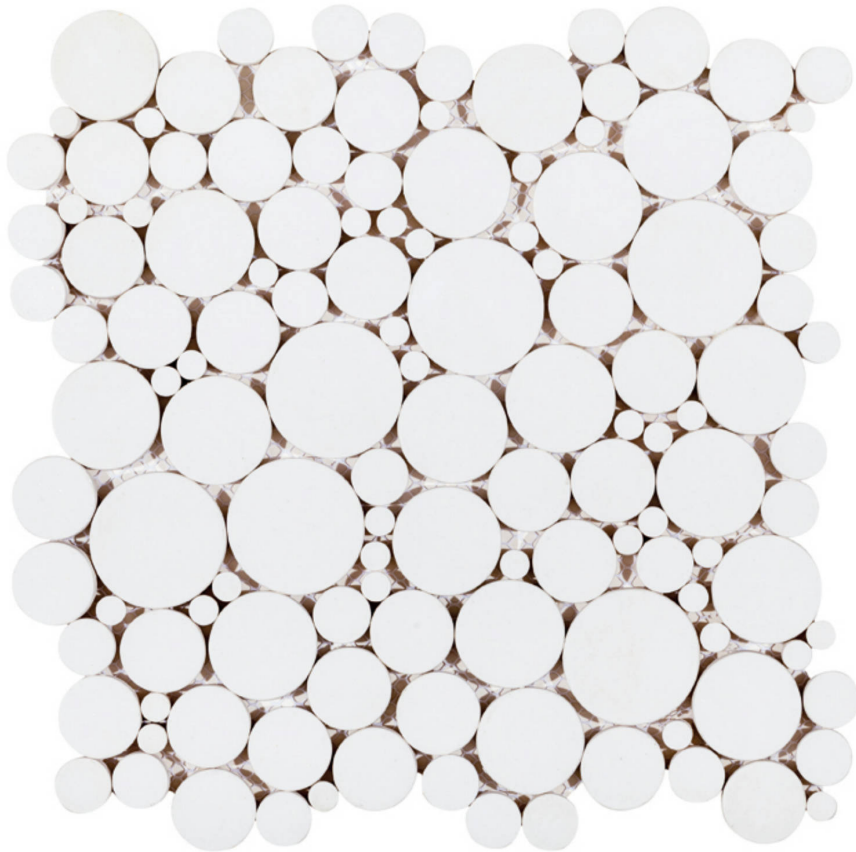

### WHITE RECONSTITUTED ROUND INTERLOCKING MOSAIC

---

Mosaic and Decorative Tile | 12"x12" | Natural Stone

**TECHNICAL DATA**

CODE: RVCHAWP010  
NAME: White Reconstituted Round Interlocking Mosaic  
SERIES: Chelsea Collection  
SIZE: 12"x12"  
LOOK: Multi-Look Mosaics  
FAMILY: Mosaic and Decorative Tile  
SUITABLE FOR: Backsplash, Indoor  
TYPOLOGY: Natural Stone  
TYPE OF PIECE: Mosaic  
USE: Floor and Wall