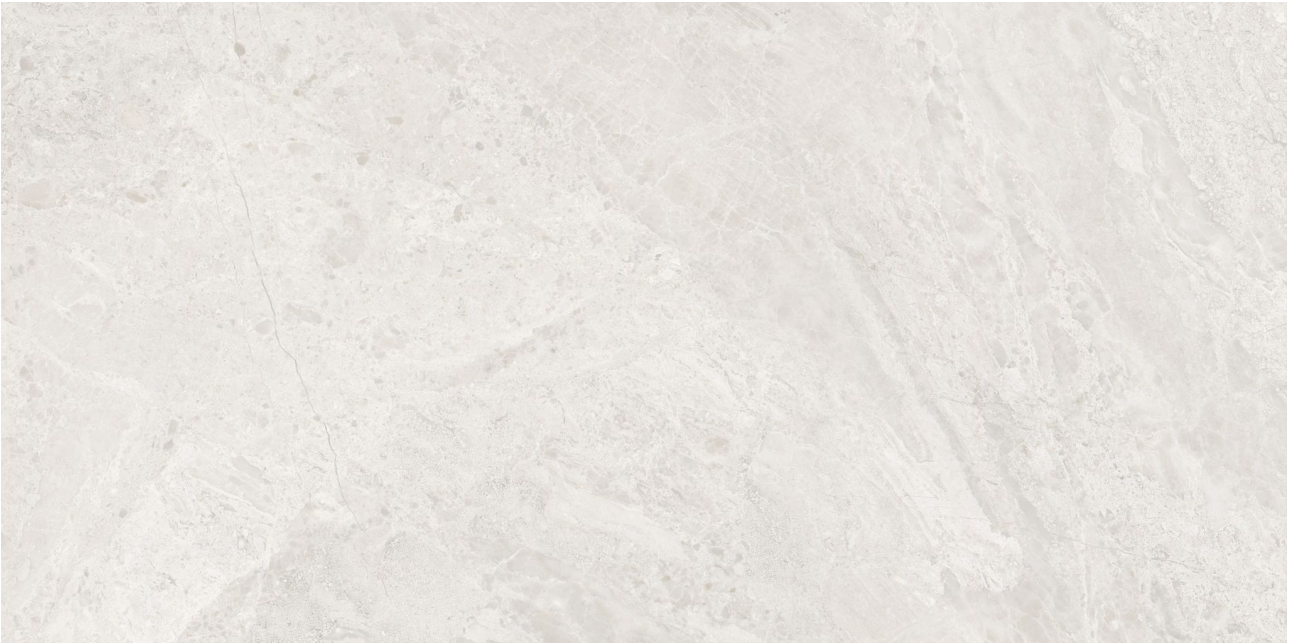

GRAMERCY

KITCHEN AND BATH

PRODUCT

FLORENCE 12X24F IVORY MATTE

Tile | 12"x24" | Glazed Porcelain

GRAPHIC VARIETY

TECHNICAL DATA

CODE: QUFC-IV-2
NAME: Florence 12X24F Ivory Matte
SERIES: Florence
SIZE: 12"x24"
FINISH: Matt
LOOK: Marble Look
BREAKING STRENGTH (APH): >350 - >1600
CHEMICAL RESISTANCE (APH): CLASS A
DCOF (APH): MATTE ≥ 0.60
FAMILY: Tile
FROST RESISTANCE: Yes
PEI: 4
R VALUE (APH): MATTE R10
SHADE VARIATION: V3
STAIN RESISTANCE (APH): CLASS A & 5
STYLE: Contemporary
SUITABLE FOR: Indoor, Outdoor, Pool, Backsplash, Shower
TYPOLOGY: Glazed Porcelain
THICKNESS (APH): 8.4 mm
TYPE OF PIECE: Field Tile
USE: Floor and Wall