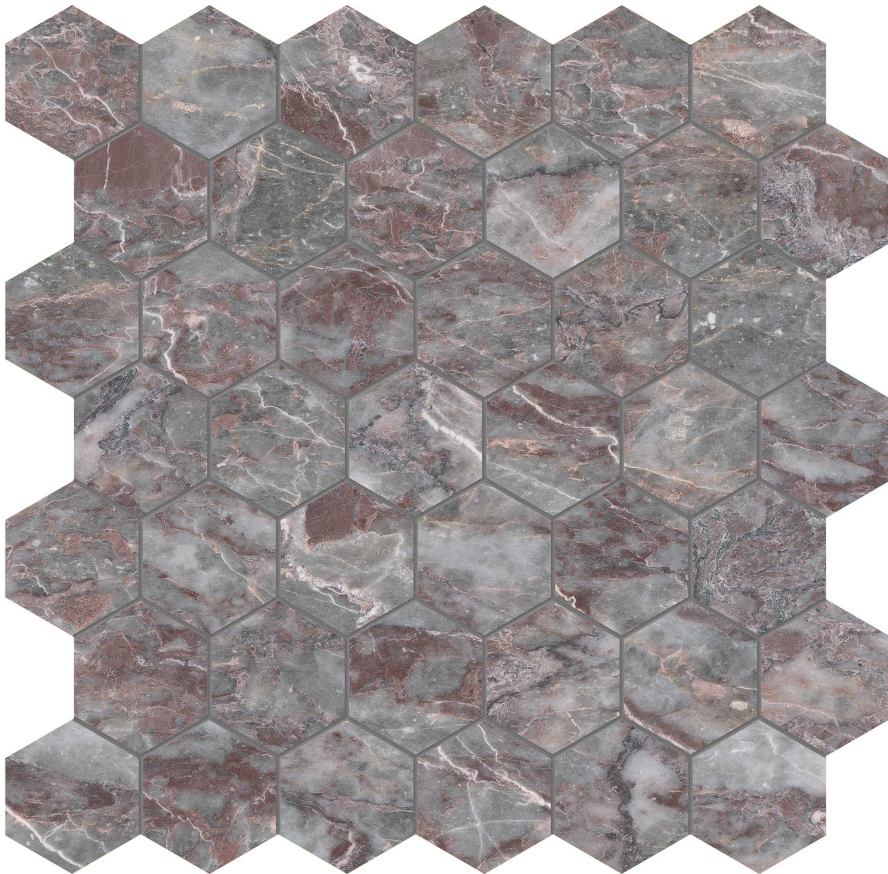

GRAMERCY

KITCHEN AND BATH

PRODUCT

SERENO BURGUNDY 2 HEXAGON MOSAIC

Stone | 12"x12" | Marble

TECHNICAL DATA

CODE: AS5001-03110

NAME: Sereno Burgundy 2 Hexagon Mosaic

SERIES: Sereno Burgundy

SIZE: 12"x12"

FINISH: Honed

FAMILY: Stone

MOSAIC CHIP SIZE: 2"x2"

SUITABLE FOR: Indoor|Shower

TPOLOGY: Marble

TYPE OF PIECE: Mosaic

USE: Floor and Wall

NOTES: Sheet size shown is approximate. Actual dimensions refer to individual mosaic chips.

PACKING

Size	Product type	BOX			PALLET		
		pcs	sqft	lb	boxes	sqft	lb
12"x12"	Mosaic	5	4.95	26.345		49.5	