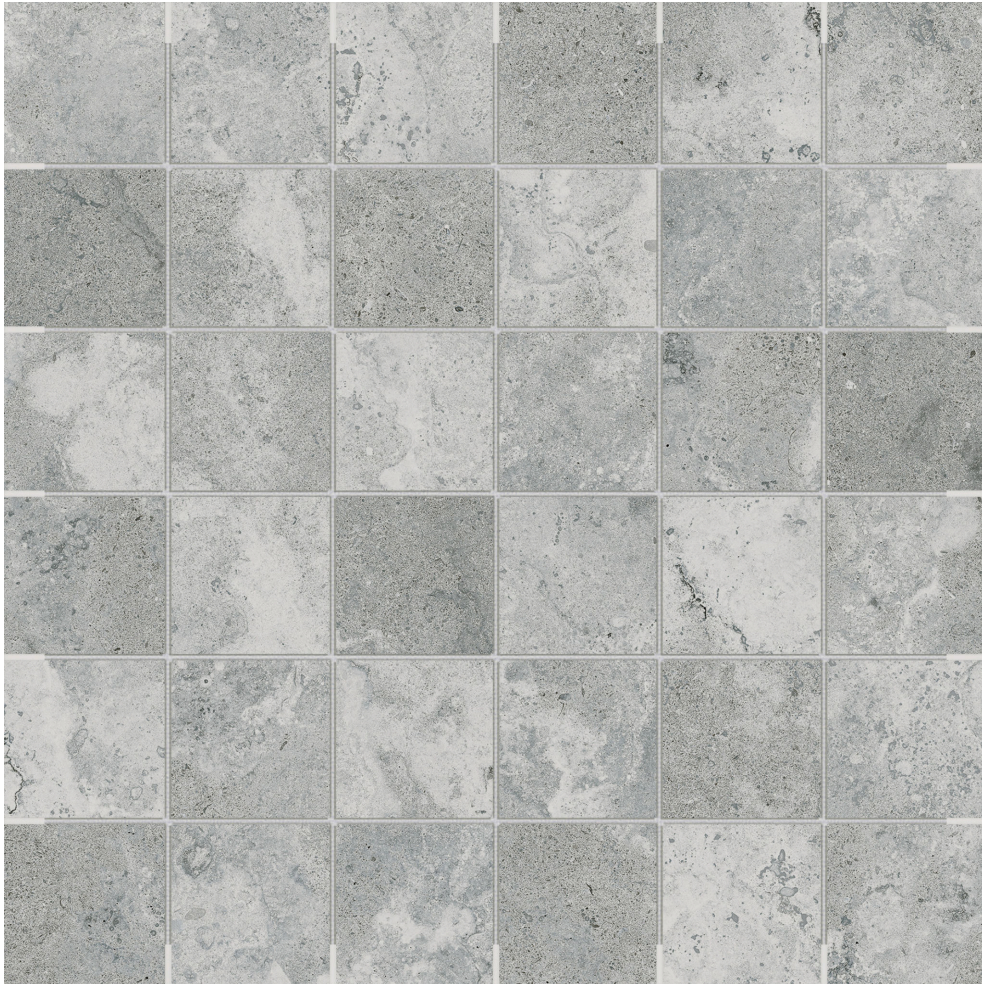

GRAMERCY

KITCHEN AND BATH

PRODUCT

VENETA 2X2 ARGENTO

Tile | 12"x12" | Glazed Porcelain

TECHNICAL DATA

CODE: AC4501-02980

NAME: Veneta 2x2 Argento

SERIES: Veneta

SIZE: 12"x12"

FINISH: Matte

LOOK: Stone Look

BREAKING STRENGTH (APH): $\geq 300 \geq 1300$

CHEMICAL RESISTANCE (APH): CLASS A

DCOF (APH): ≥ 0.65

FAMILY: Tile

FROST RESISTANCE: Yes

SHADE VARIATION: V3

SUITABLE FOR: Indoor| Outdoor

TPOLOGY: Glazed Porcelain

THICKNESS (APH): 8.5mm

TYPE OF PIECE: Mosaic

USE: Floor and Wall

NOTES: This product is special order and cannot be cancelled, returned, or refunded.