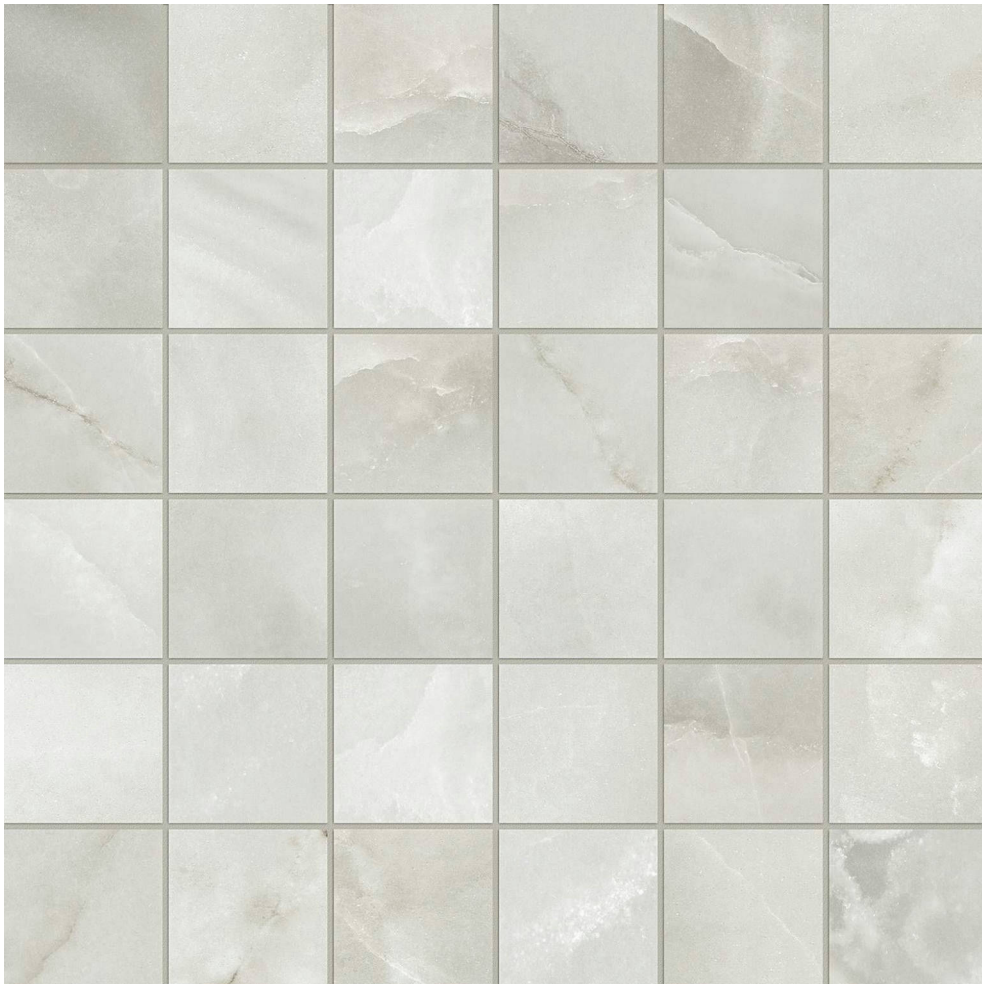

GRAMERCY

KITCHEN AND BATH

PRODUCT

SORRENTO ONYX HONED 2X2 MOSAIC

Tile | 12"x12" | Glazed Porcelain

TECHNICAL DATA

CODE: QULX-SO-M3HN
NAME: Sorrento Onyx Honed 2X2 Mosaic
SERIES: Luxury
SIZE: 12"x12"
FINISH: Matt
LOOK: Marble Look
EDGE: Rectified
FAMILY: Tile
MOSAIC CHIP SIZE: 2"x2"
STYLE: Contemporary
SUITABLE FOR: Backsplash|Indoor|Shower
TYPOLOGY: Glazed Porcelain
TYPE OF PIECE: Mosaic
USE: Floor and Wall