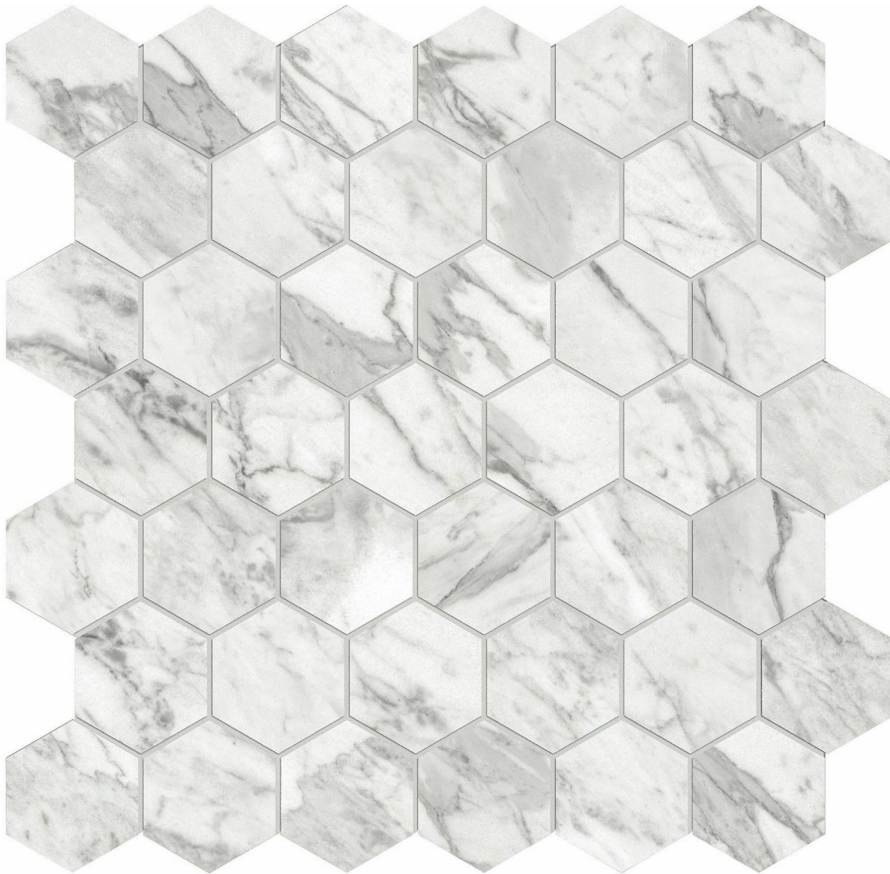

### MILANO STATUARIO POLISHED 2

---

Tile | 12"x13" | Glazed Porcelain

**GRAPHIC VARIETY**

**TECHNICAL DATA**

CODE: QULX-MI-M2PN  
NAME: Milano Statuario Polished 2  
SERIES: Luxury  
SIZE: 12"x13"  
FINISH: Polished  
LOOK: Marble Look  
EDGE: Rectified  
FAMILY: Tile  
STYLE: Contemporary  
SUITABLE FOR: Backsplash|Indoor|Shower  
TYPOLOGY: Glazed Porcelain  
TYPE OF PIECE: Mosaic  
USE: Floor and Wall