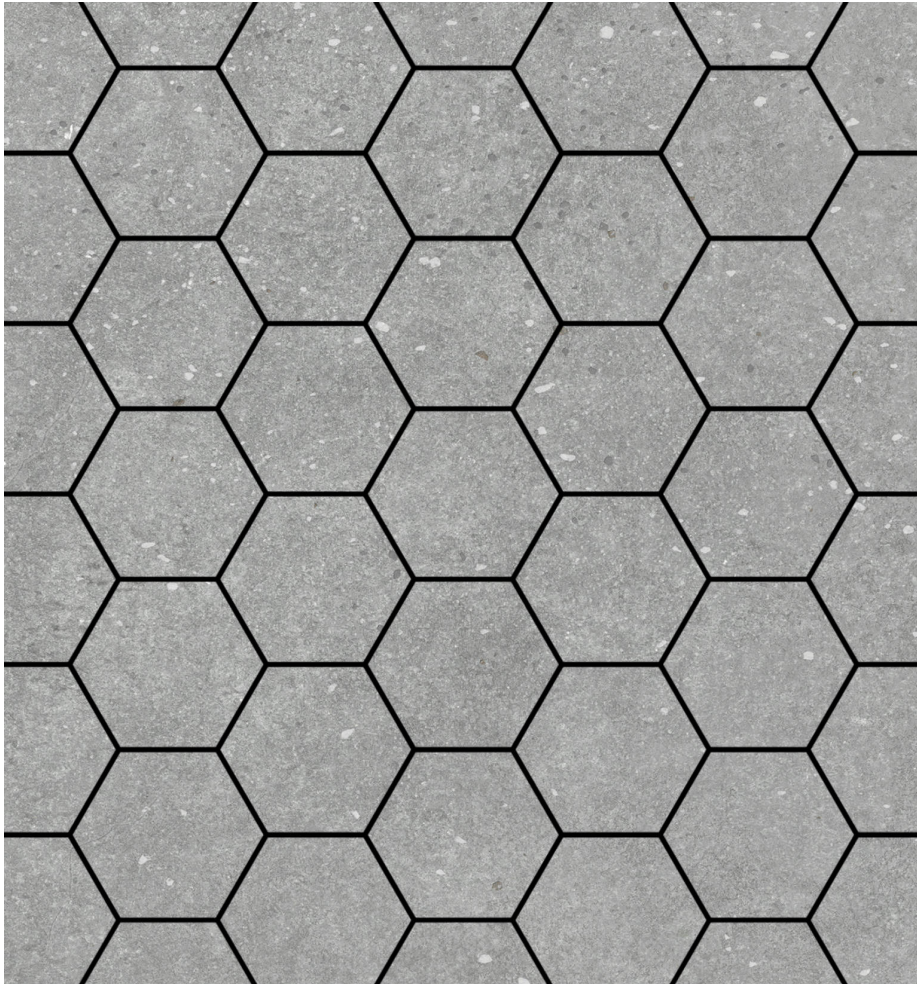

GRAMERCY

KITCHEN AND BATH

PRODUCT

ASHLAND 3\'' HEXAGON GREY MOSAIC

Tile | 12"x12" | Porcelain

ROOM SCENES

TECHNICAL DATA

CODE: QUAS-GR-3
NAME: Ashland 3" Hexagon Grey Mosaic
SERIES: Ashland
SIZE: 12"x12"
FINISH: Matt
LOOK: Concrete
EDGE: Rectified
FAMILY: Tile
FROST RESISTANCE: Yes
MOSAIC CHIP SIZE: 3"x3"
PEI: 4
SHADE VARIATION: V2
STYLE: Contemporary
SUITABLE FOR: Indoor|Shower|Backsplash|Outdoor
TYPOLOGY: Porcelain
TYPE OF PIECE: Mosaic
USE: Floor and Wall