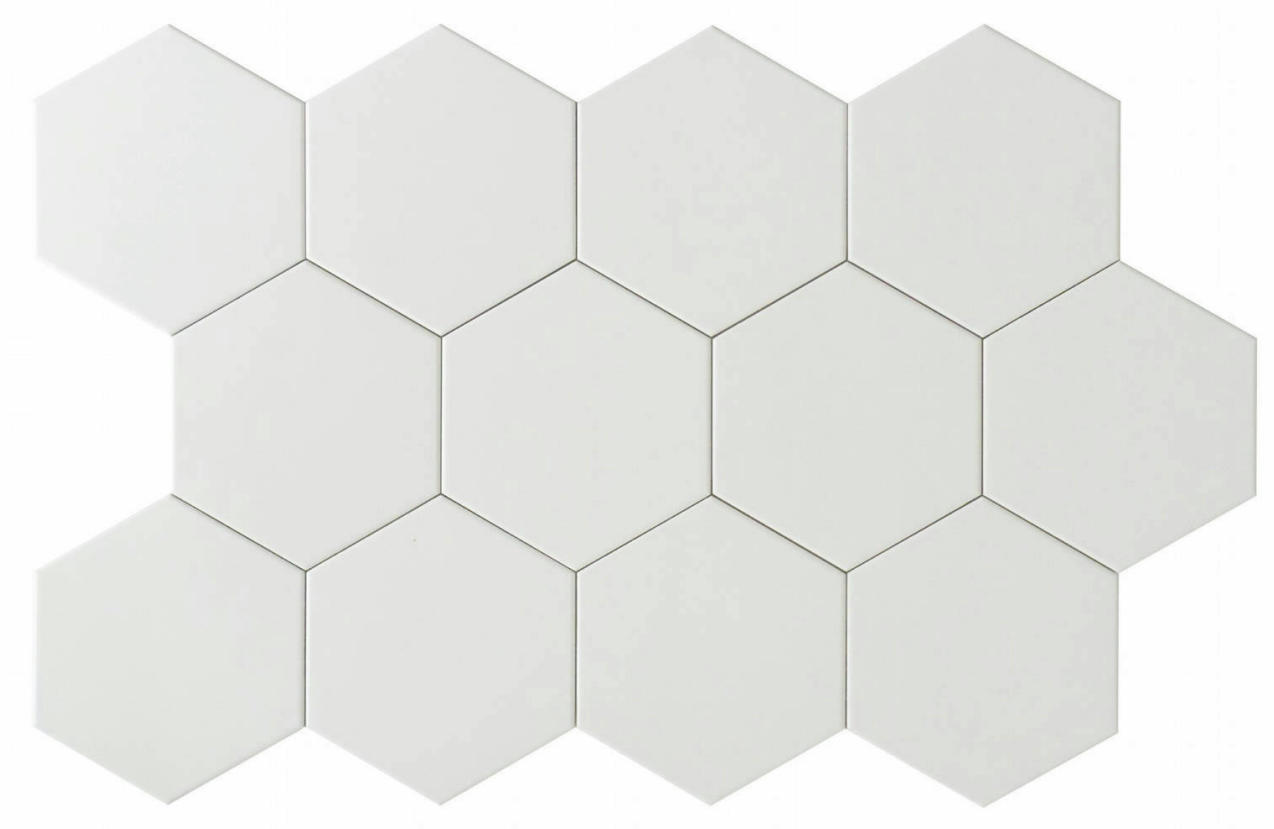

GRAMERCY

KITCHEN AND BATH

PRODUCT

VIDA 5.5X6.3" WHITE HEXAGON

Tile | 5.5"x6.3" | Porcelain

DETAILS

ROOM SCENES

TECHNICAL DATA

CODE: QUVI-WH-1
NAME: Vida 5.5X6.3" White Hexagon
SERIES: Vida
SIZE: 5.5"x6.3"
FINISH: Matt
LOOK: Mono-Color
FAMILY: Tile
FROST RESISTANCE: Yes
PEI: 5
SHADE VARIATION: V1
STYLE: Contemporary
SUITABLE FOR: Indoor|Outdoor|Pool|Shower
TYPOLOGY: Porcelain
TYPE OF PIECE: Field Tile
USE: Floor and Wall