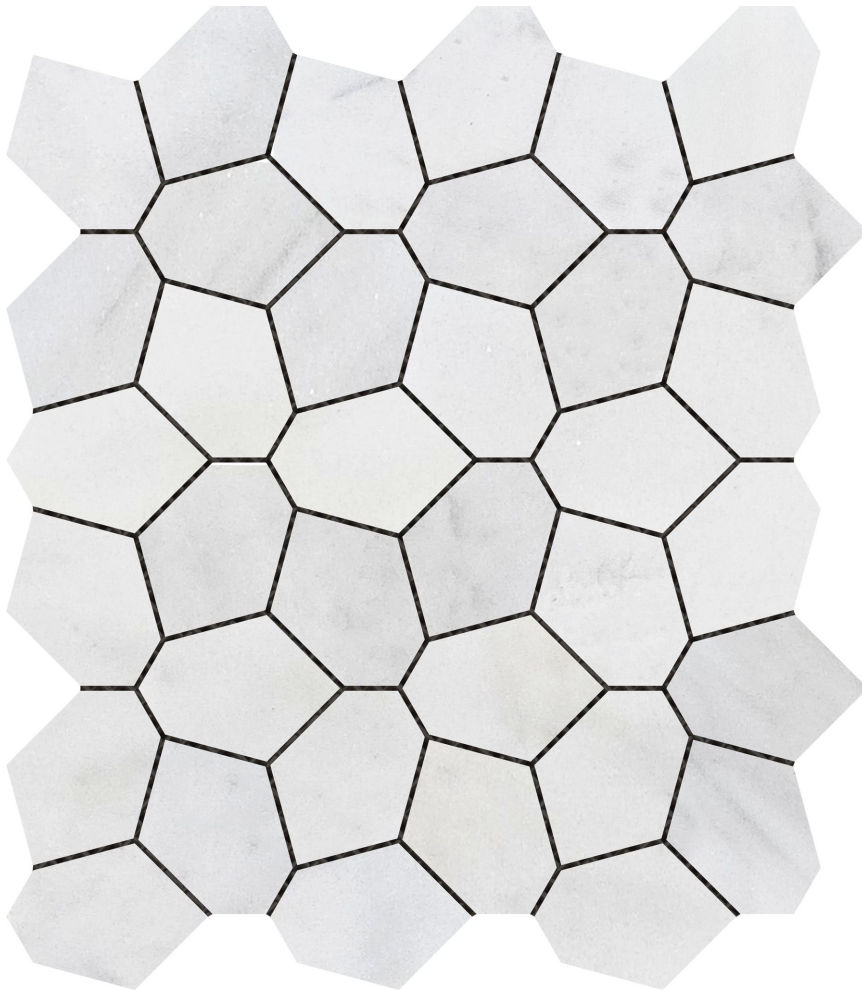

GRAMERCY

KITCHEN AND BATH

PRODUCT

IRREGULAR HEXAGON WHITE GREY MARBLE

Mosaic and Decorative Tile | 10"x11" | Marble

ROOM SCENES

TECHNICAL DATA

CODE: RVCHAWM221
NAME: Irregular Hexagon White Grey Marble
SERIES: Chelsea Collection
SIZE: 10"x11"
LOOK: Multi-Look Mosaics
FAMILY: Mosaic and Decorative Tile
SUITABLE FOR: Backsplash,Indoor,Outdoor,Shower
TYPOLOGY: Marble
TYPE OF PIECE: Mosaic
USE: Floor and Wall