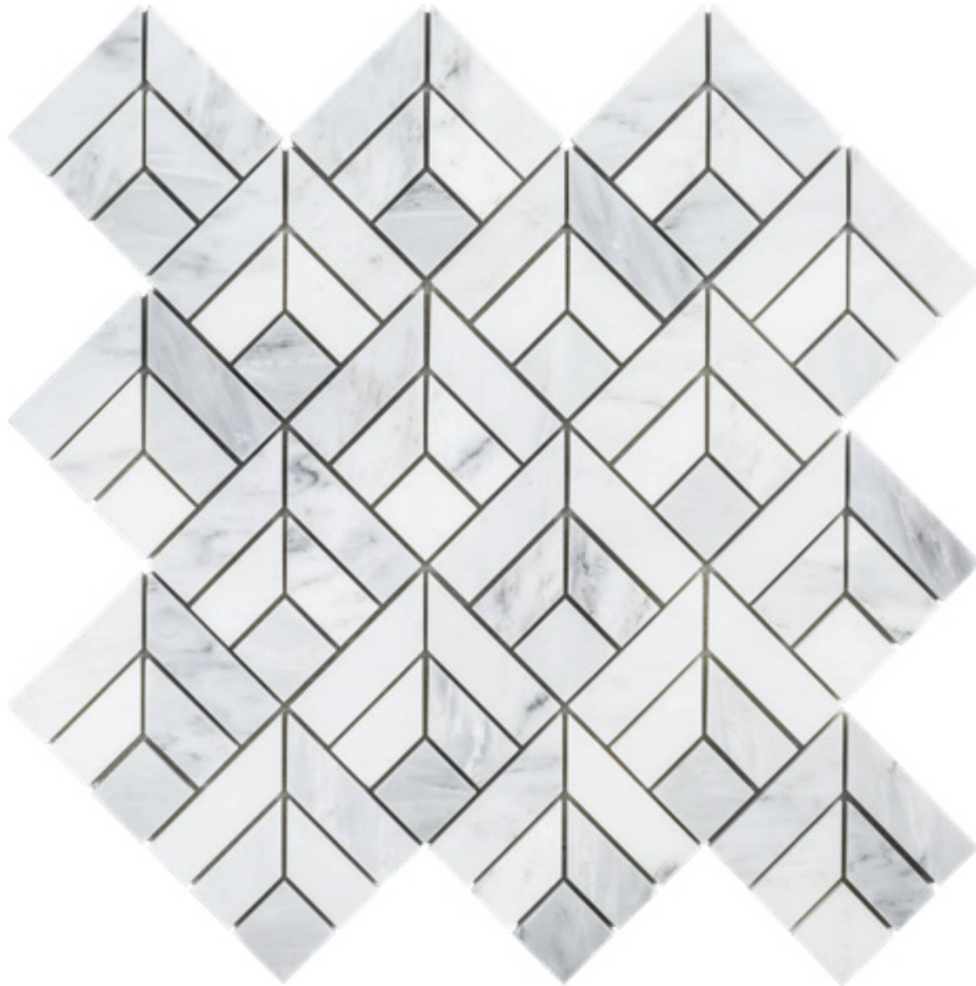

### JETTY MOSAIC

---

Mosaic and Decorative Tile | 11"x11" |

**TECHNICAL DATA**

CODE: RVHA024  
NAME: Jetty Mosaic  
SERIES: Hamptons Collection  
SIZE: 11"x11"  
LOOK: Multi-Look Mosaics  
FAMILY: Mosaic and Decorative Tile  
STYLE: Contemporary  
TYPE OF PIECE: Mosaic  
USE: Floor and Wall