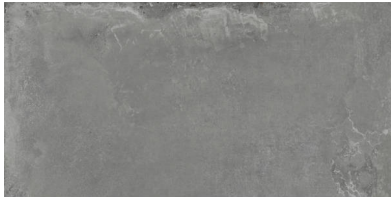

### VERRAZZANO DARK 24X48

---

Tile | 24"x48" | Porcelain

**GRAPHIC VARIETY**

**TECHNICAL DATA**

CODE: QUBR-VE-2  
NAME: Verrazzano Dark 24x48  
SERIES: Bridges  
SIZE: 24"x48"  
FINISH: Matt  
LOOK: Concrete  
EDGE: Rectified  
FAMILY: Tile  
FROST RESISTANCE: Yes  
PEI: 4  
SHADE VARIATION: V1  
STYLE: Contemporary  
SUITABLE FOR: Indoor  
TYPOLOGY: Porcelain  
TYPE OF PIECE: Field Tile  
USE: Floor and Wall