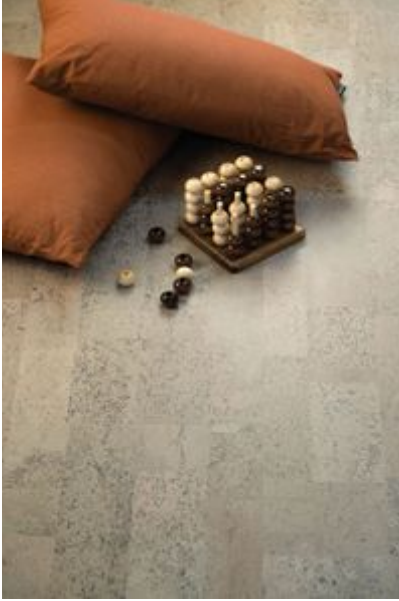

GRAMERCY

KITCHEN AND BATH

PRODUCT

CORK CLICK COMINO

Waterproof Flooring | 12"x48,6" | HDF

DETAILS

ROOM SCENES

TECHNICAL DATA

CODE: LCCORK202002
NAME: Cork Click Comino
SERIES: True Earth Cork Click
SIZE: 12"x48,6"
FINISH: Matt
LOOK: Wood Look
CLICK SYSTEM: UNICLIC system
COMMERCIAL WARRANTY: Class 33
CORE BOARD THICKNESS: 7 mm
FAMILY: Waterproof Flooring
PAD THICKNESS: 1 mm
PAD TYPE: Cork Underlayment
RESIDENTIAL WARRANTY: Class 23
STYLE: Contemporary
SUITABLE FOR: Indoor
SURFACE TEXTURE: Cork
TYPOLOGY: HDF
TYPE OF PIECE: Field Tile
TOTAL THICKNESS: 10 mm
USE: Floor only
NOTES: These SKUs are special order and take approximately two weeks to deliver