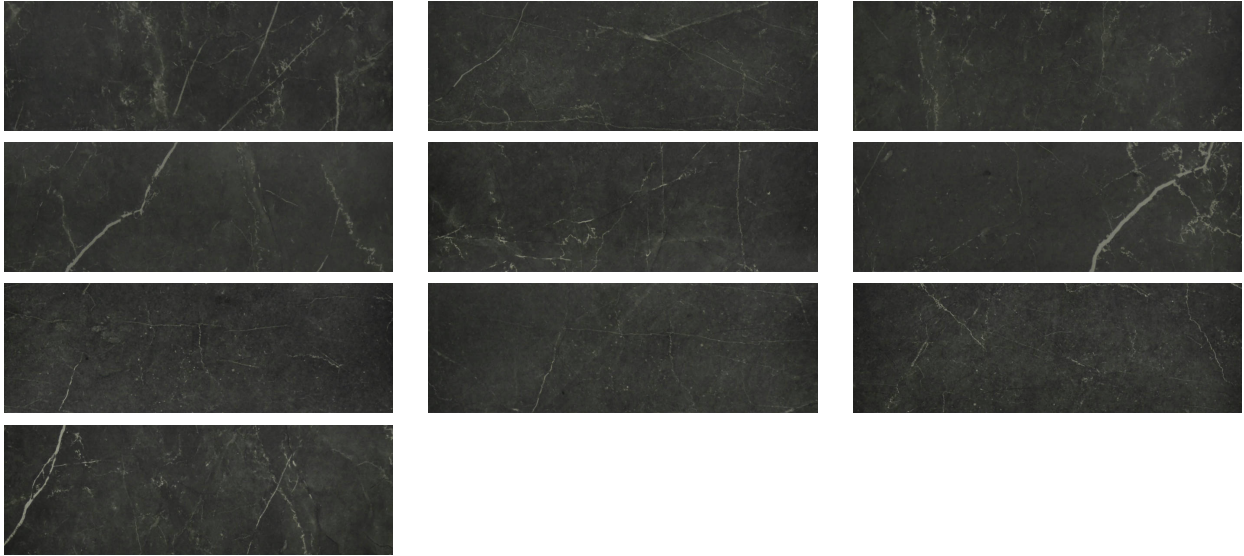

GRAMERCY

KITCHEN AND BATH

PRODUCT

TIVOLI NERO HONED 4X12

Tile | 4"x12" | Glazed Porcelain

GRAPHIC VARIETY

TECHNICAL DATA

CODE: QULX-TI-1HN
NAME: Tivoli Nero Honed 4X12
SERIES: Luxury
SIZE: 4"x12"
FINISH: Matt
LOOK: Marble Look
EDGE: Rectified
FAMILY: Tile
FROST RESISTANCE: Yes
PEI: 4
STYLE: Contemporary
SUITABLE FOR: Backsplash|Indoor|Shower
TYPOLOGY: Glazed Porcelain
TYPE OF PIECE: Field Tile
USE: Floor and Wall