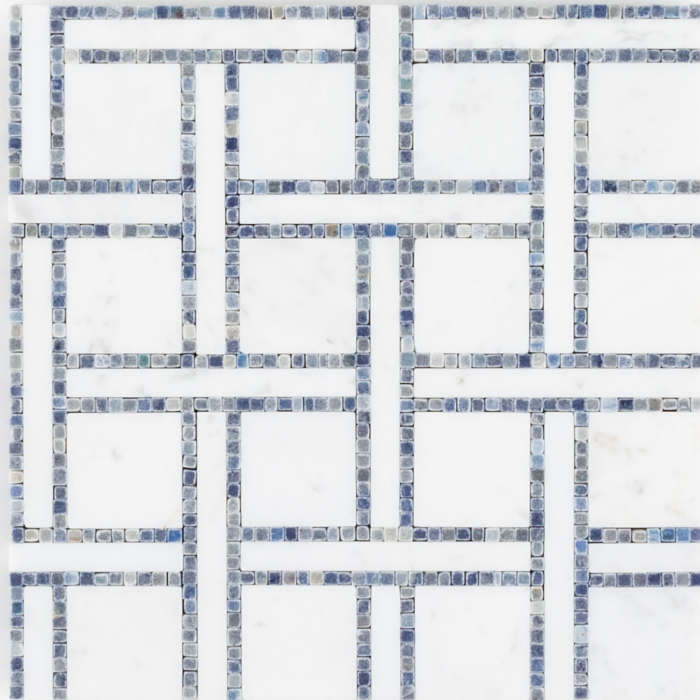

GRAMERCY

KITCHEN AND BATH

PRODUCT

BOTANIC MOSAIC

Mosaic and Decorative Tile | 9.5"x9.5" | Marble

DETAILS

ROOM SCENES

TECHNICAL DATA

CODE: RVHA101
NAME: Botanic Mosaic
SERIES: Hamptons Collection
SIZE: 9.5"x9.5"
FINISH: Honed
LOOK: Multi-Look Mosaics
FAMILY: Mosaic and Decorative Tile
SHADE VARIATION: V3
STYLE: Contemporary
SUITABLE FOR: Backsplash,Indoor
TYPOLOGY: Marble
TYPE OF PIECE: Mosaic
USE: Floor and Wall