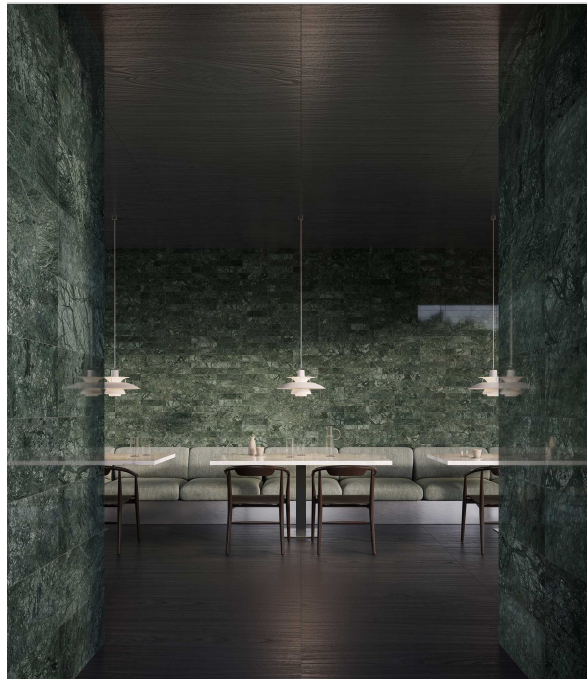

**PRODUCTS**

**Diosa Verde 2x6 Picket Mosaic**  
10.5"x12" | Marble

**Diosa Verde .5x12 Deco-Bar**  
0.5"x12" | Marble

**Diosa Verde 12x24**  
12"x24" | Marble

**Diosa Verde 2 Hexagon Mosaic**  
12"x12" | Marble

**Diosa Verde 1.25x4 Herringbone Mosaic**  
11.25"x11.375" | Marble

**Diosa Verde 3x12**  
3"x12" | Marble

ROOM SCENES

Size	Product type	BOX			PALLET		
		pcs	sqft	lb	boxes	sqft	lb
12"x24"	Field Tile	4	7.97	46.772		382.56	
10.5"x12"	Mosaic	5	4.41	22.31		44.1	
0.5"x12"	Trim	50		17.4			
3"x12"	Field Tile	30	7.43	46.38		378.93	
12"x12"	Mosaic	5	4.95	26.345		49.5	
11.25"x11.375"	Mosaic	5	4.41	26.33		44.1	