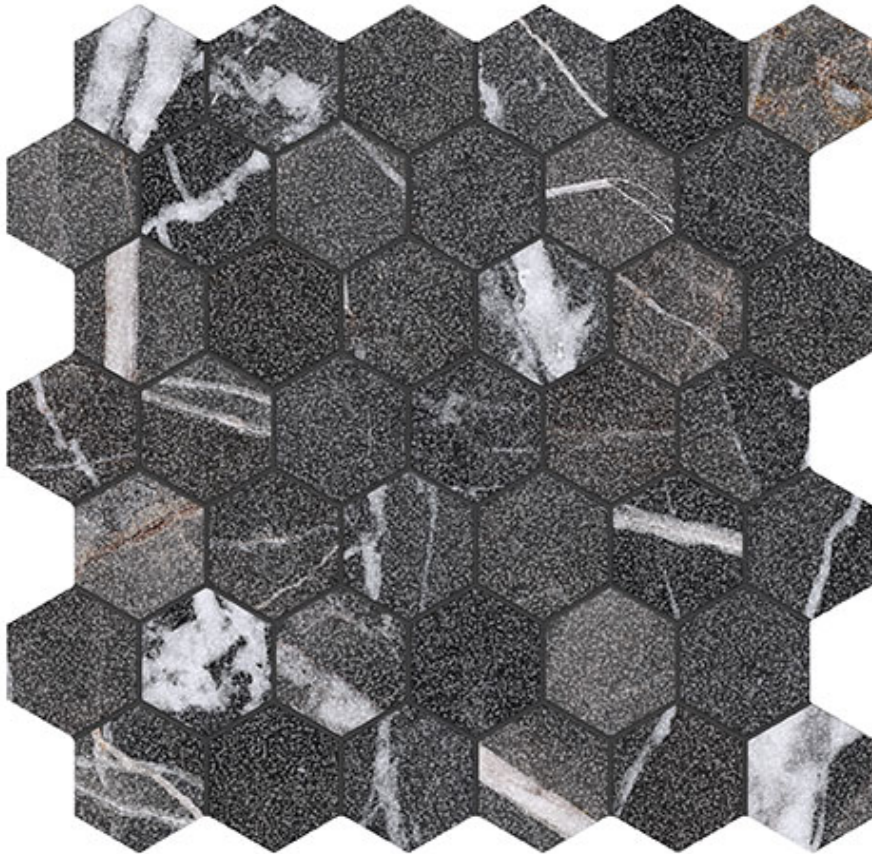

GRAMERCY

KITCHEN AND BATH

PRODUCT

ROYAL STONEWORKS 2\ " REGAL BLACK VEIN HEX

Tile | 12"x12" | Porcelain

TECHNICAL DATA

CODE: QUSW-RV-HX

NAME: Royal Stoneworks 2" Regal Black Vein Hex

SERIES: Royal Stoneworks

SIZE: 12"x12"

FINISH: Vintage

LOOK: Stone Look

FAMILY: Tile

MOSAIC CHIP SIZE: 2"x2"

STYLE: Contemporary

SUITABLE FOR: Indoor|Shower

TPOLOGY: Porcelain

TYPE OF PIECE: Mosaic

USE: Floor and Wall

NOTES: This product is special order and cannot be cancelled, returned, or refunded.

PACKING

Size	Product type	BOX			PALLET		
		pcs	sqft	lb	boxes	sqft	lb
12"x12"	Mosaic	10	9.69		45		