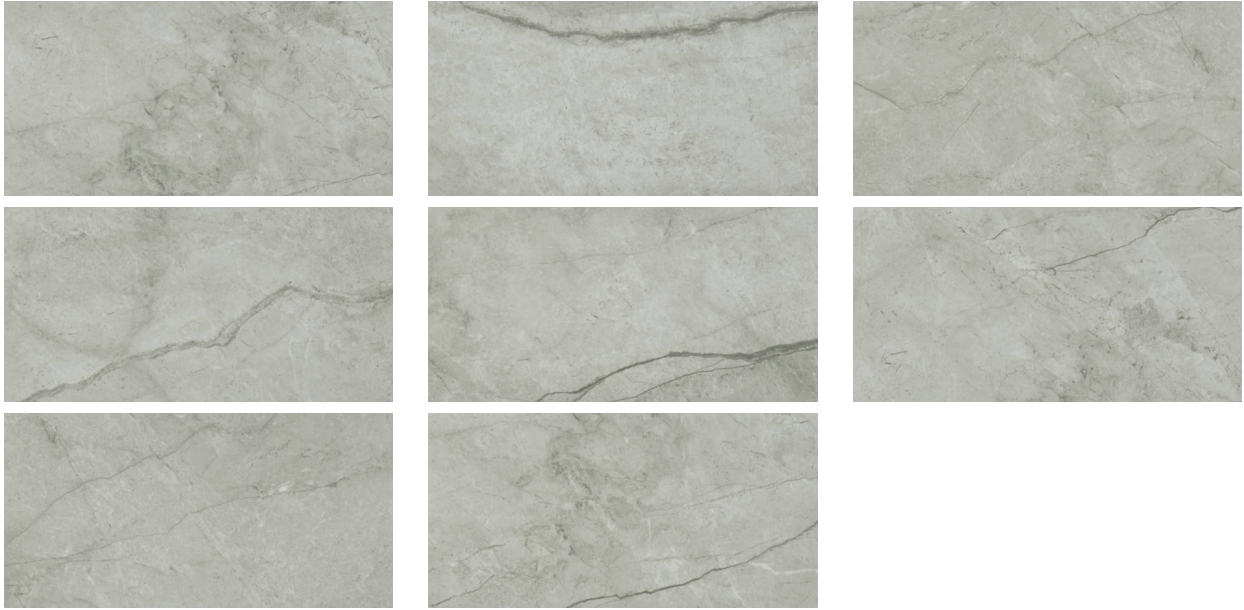

GRAMERCY

KITCHEN AND BATH

PRODUCT

ROMA ARGENTO HONED 12X24

Tile | 12"x24" | Glazed Porcelain

GRAPHIC VARIETY

ROOM SCENES

TECHNICAL DATA

CODE: QULX-RO-2H
NAME: Roma Argento Honed 12X24
SERIES: Luxury
SIZE: 12"x24"
FINISH: Matt
LOOK: Marble Look
EDGE: Rectified
FAMILY: Tile
FROST RESISTANCE: Yes
PEI: 4
STYLE: Contemporary
SUITABLE FOR: Indoor, Shower
TYPOLOGY: Glazed Porcelain
TYPE OF PIECE: Field Tile
USE: Floor and Wall