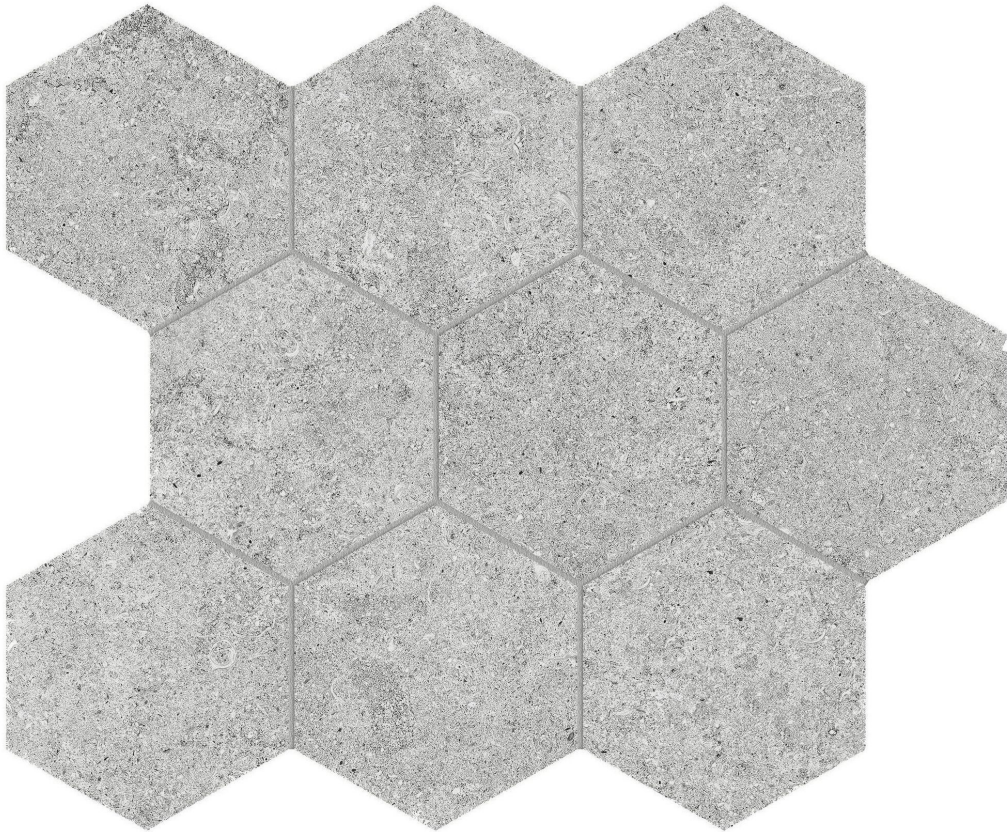

GRAMERCY

KITCHEN AND BATH

PRODUCT

LITHOFORM 4\'' HEX CROSSCUT TWILIGHT

Tile | 10.5"x12" | Porcelain

TECHNICAL DATA

CODE: AC8510-00340

NAME: Lithoform 4" Hex Crosscut Twilight

SERIES: Lithoform

SIZE: 10.5"x12"

FINISH: Organic Matte

LOOK: Stone Look

EDGE: Rectified

FAMILY: Tile

STYLE: Contemporary

SUITABLE FOR: Indoor| Outdoor

TPOLOGY: Porcelain

TYPE OF PIECE: Mosaic

USE: Floor and Wall

NOTES: This product is special order and cannot be cancelled, returned, or refunded.

PACKING

Size	Product type	BOX			PALLET		
		pcs	sqft	lb	boxes	sqft	lb
10.5"x12"	Mosaic	10	7.86		45		