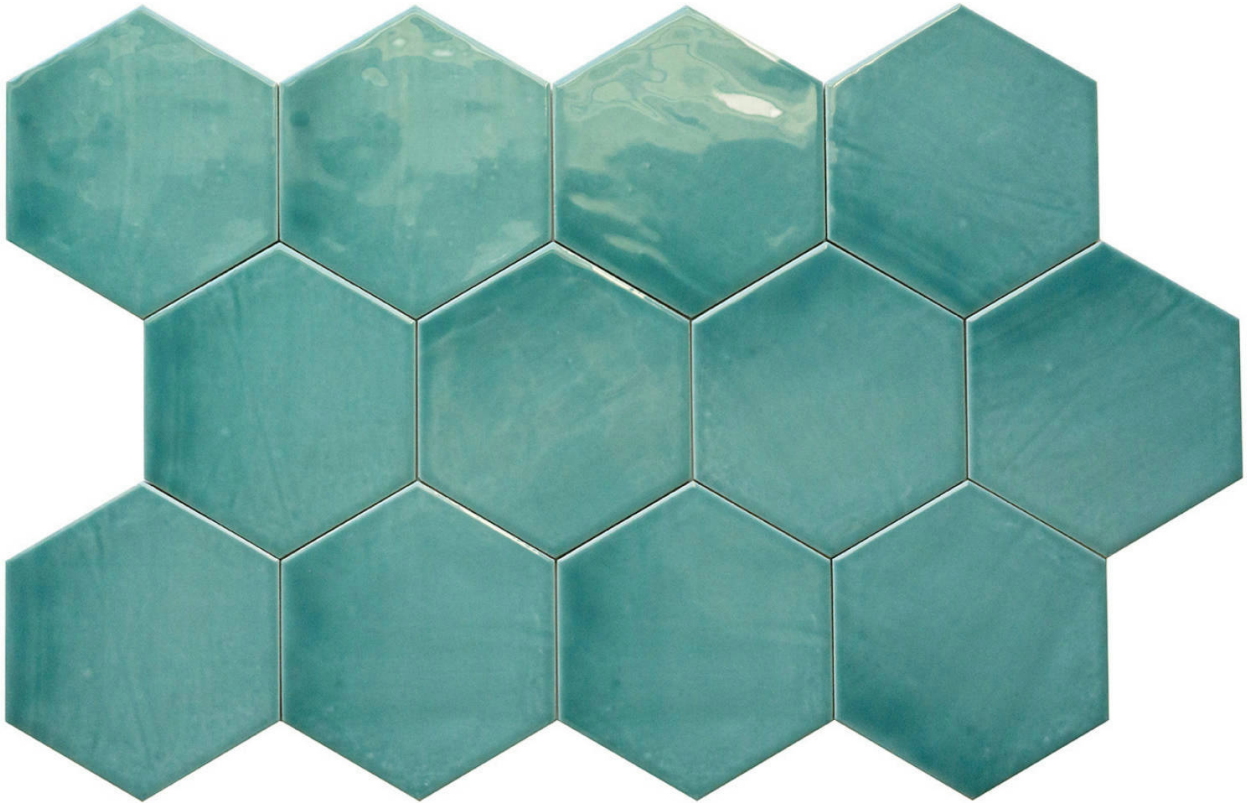

GRAMERCY

KITCHEN AND BATH

PRODUCT

RONDA 5.5X6.3" TEAL HEXAGON

Tile | 5.5"x6.3" | Porcelain

TECHNICAL DATA

CODE: QURN-TE-1
NAME: Ronda 5.5X6.3" Teal Hexagon
SERIES: Ronda
SIZE: 5.5"x6.3"
FINISH: Gloss
LOOK: Hand-crafted
FAMILY: Tile
FROST RESISTANCE: Yes
PEI: 3
SHADE VARIATION: V1
STYLE: Traditional
SUITABLE FOR: Backsplash|Indoor|Outdoor|Pool|Shower
TYPOLOGY: Porcelain
TYPE OF PIECE: Field Tile
USE: Floor and Wall