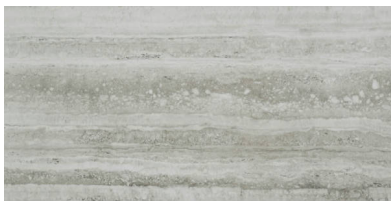

GRAMERCY

KITCHEN AND BATH

PRODUCT

TREISTE TRAVERTINI POLISHED 24X48

Tile | 24"x48" | Glazed Porcelain

GRAPHIC VARIETY

TECHNICAL DATA

CODE: QULX-TR-4P
NAME: Treiste Travertini Polished 24X48
SERIES: Luxury
SIZE: 24"x48"
FINISH: Polished
LOOK: Marble Look
EDGE: Rectified
FAMILY: Tile
FROST RESISTANCE: Yes
PEI: 4
STYLE: Contemporary
SUITABLE FOR: Indoor, Shower
TYPOLOGY: Glazed Porcelain
TYPE OF PIECE: Field Tile
USE: Floor and Wall