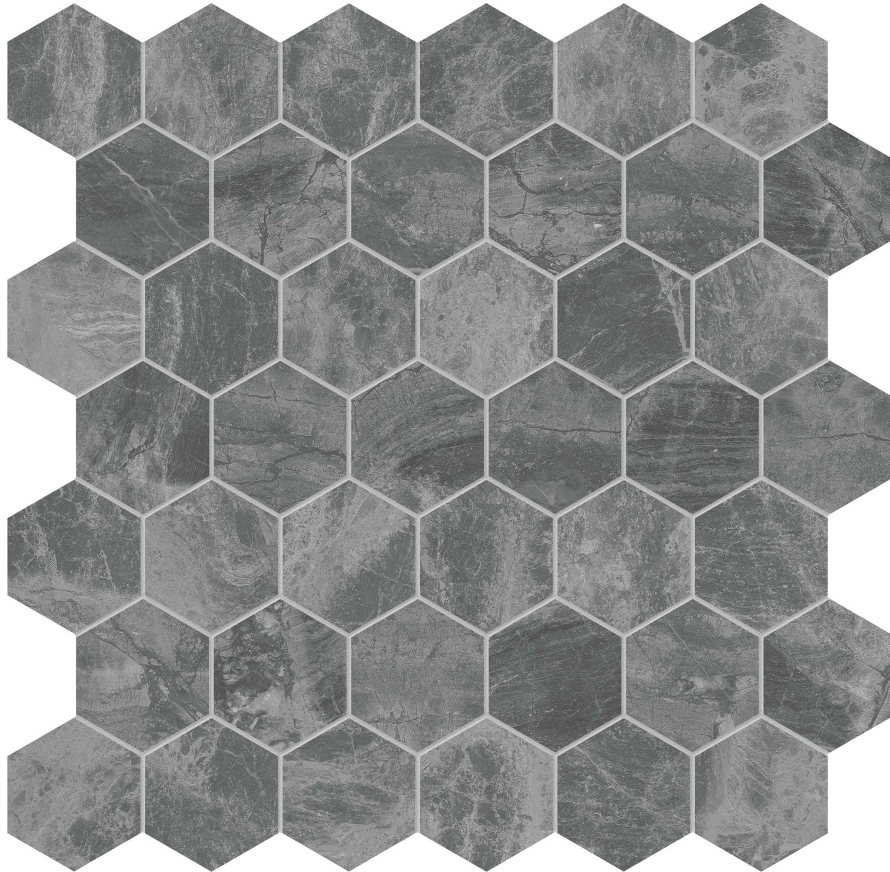

### GEMMA MYSTIQUE 2 HEXAGON MOSAIC

---

Stone | 12"x12" | Marble

**TECHNICAL DATA**

CODE: AS5001-03050

NAME: Gemma Mystique 2 Hexagon Mosaic

SERIES: Gemma Mystique

SIZE: 12"x12"

FINISH: Brushed

FAMILY: Stone

MOSAIC CHIP SIZE: 2"x2"

SUITABLE FOR: Indoor|Shower

TPOLOGY: Marble

TYPE OF PIECE: Mosaic

USE: Floor and Wall

NOTES: Sheet size shown is approximate. Actual dimensions refer to individual mosaic chips.