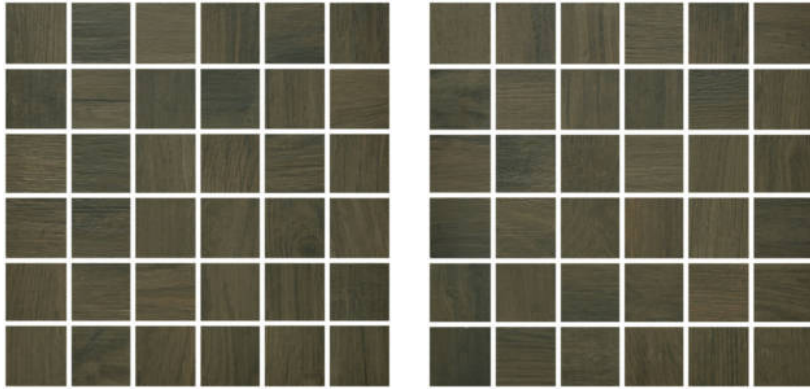

### 2X2 DENALI NOCE MOSAIC

---

Tile | 12"x12" | Porcelain

**GRAPHIC VARIETY**

**TECHNICAL DATA**

CODE: QUCA-DE-M  
NAME: 2X2 Denali Noce Mosaic  
SERIES: Cabin  
SIZE: 12"x12"  
FINISH: Matt  
LOOK: Wood Look  
FAMILY: Tile  
FROST RESISTANCE: Yes  
MOSAIC CHIP SIZE: 2"x2"  
STYLE: Contemporary  
SUITABLE FOR: Indoor  
TYPOLOGY: Porcelain  
TYPE OF PIECE: Mosaic  
USE: Floor and Wall