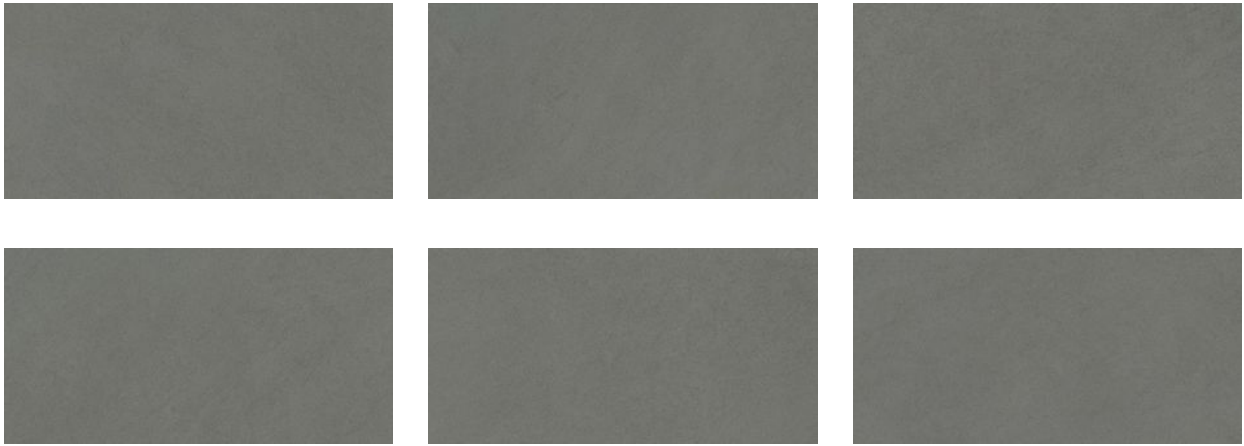

GRAMERCY

KITCHEN AND BATH

PRODUCT

CONCORD 12X24F UMBER MATTE

Tile | 12"x24" | Pressed Glazed Porcelain

GRAPHIC VARIETY

ROOM SCENES

TECHNICAL DATA

CODE: QUCN-UM-2
NAME: Concord 12X24F Umber Matte
SERIES: Concord
SIZE: 12"x24"
FINISH: Matt
LOOK: Stone Look
BREAKING STRENGTH (APH): >350 - >1600
CHEMICAL RESISTANCE (APH): CLASS A
DCOF (APH): MATTE ≥ 0.65
FAMILY: Tile
FROST RESISTANCE: Yes
PEI: 4
R VALUE (APH): MATTE R10
SHADE VARIATION: V3
STAIN RESISTANCE (APH): CLASS A & 5
STYLE: Contemporary
SUITABLE FOR: Indoor, Outdoor, Pool, Backsplash, Shower
TYPOLOGY: Pressed Glazed Porcelain
THICKNESS (APH): 8.4 mm
TYPE OF PIECE: Field Tile
USE: Floor and Wall