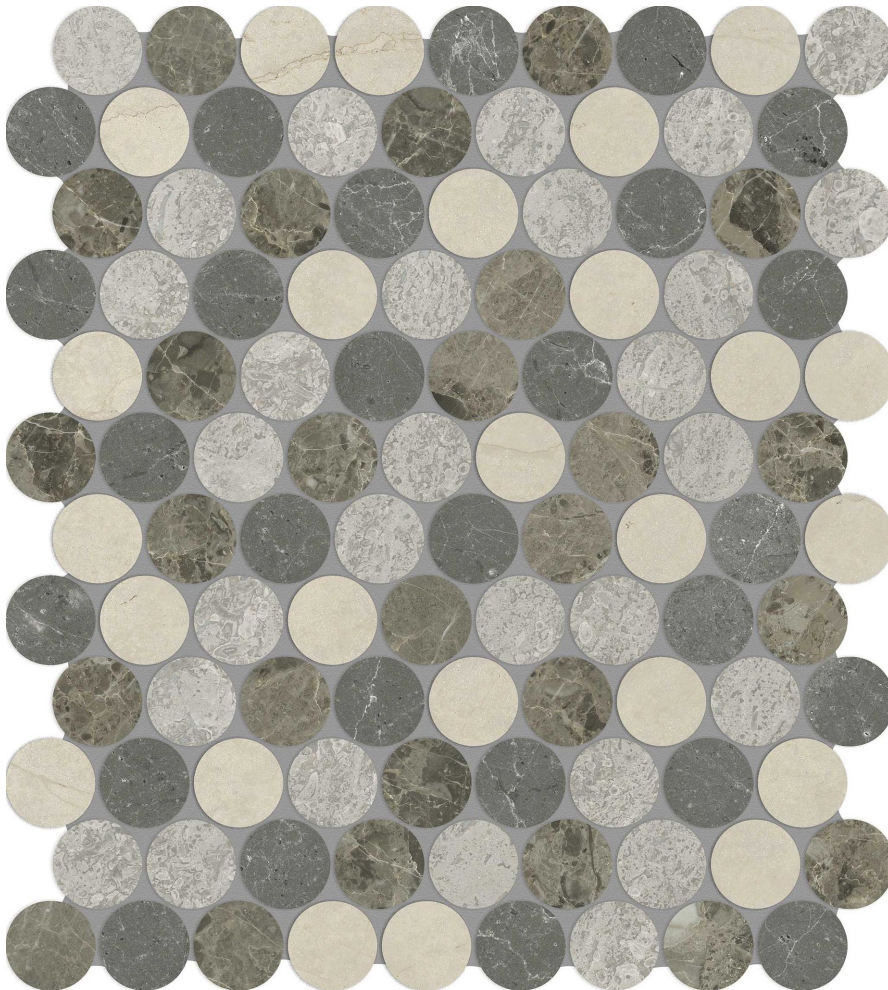

GRAMERCY

KITCHEN AND BATH

PRODUCT

UTOPIO 1.25 PENNY ROUND TERRA MOSAIC

Stone | 10"x14" | Natural Stone

TECHNICAL DATA

CODE: AS5001-04270

NAME: Utopio 1.25 Penny Round Terra Mosaic

SERIES: Utopio

SIZE: 10"x14"

FINISH: Polished & Honed

FAMILY: Stone

MOSAIC CHIP SIZE: 1.25"x1.25"

SUITABLE FOR: Indoor|Shower

TYPOLOGY: Natural Stone

TYPE OF PIECE: Mosaic