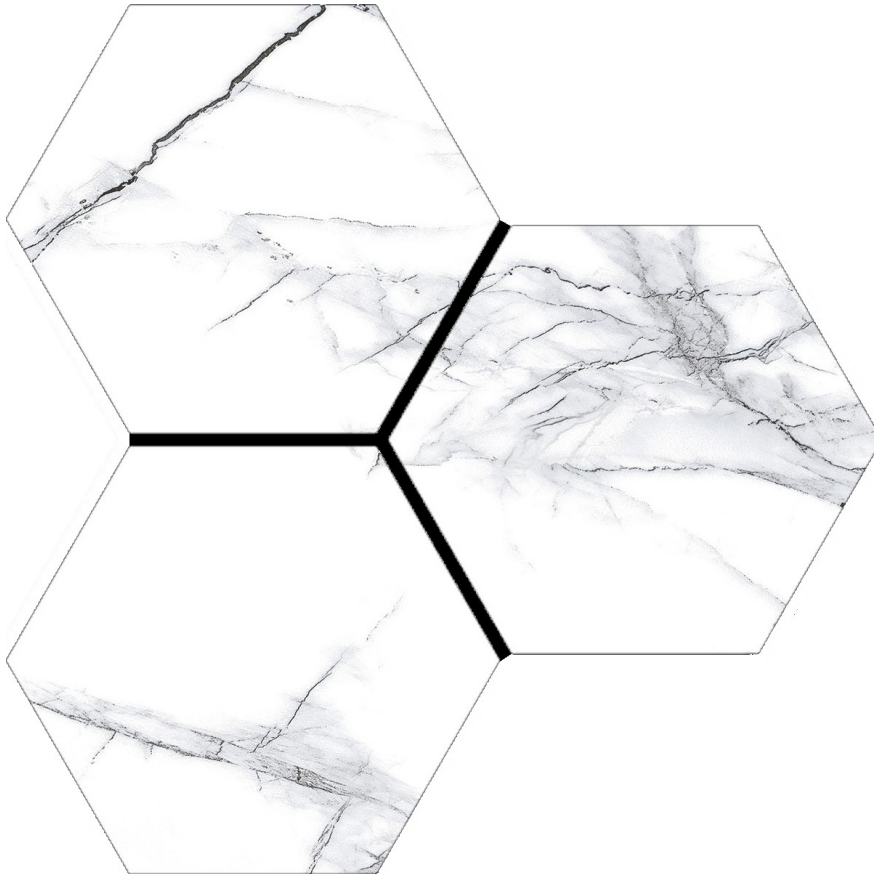

### TREASURE ICE WHITE MARBLE 6" CARVED HEXAGON

---

Tile | 6"x6" | Porcelain

**GRAPHIC VARIETY**

**TECHNICAL DATA**

CODE: QUTS-IC-5C  
NAME: Treasure Ice White Marble 6" Carved Hexagon  
SERIES: Treasure  
SIZE: 6"x6"  
FINISH: Carved  
LOOK: Marble Look  
FAMILY: Tile  
FROST RESISTANCE: Yes  
PEI: 4  
SHADE VARIATION: V3  
STYLE: Contemporary  
SUITABLE FOR: Indoor, Shower, Backsplash  
TYPOLOGY: Porcelain  
TYPE OF PIECE: Field Tile  
USE: Floor and Wall