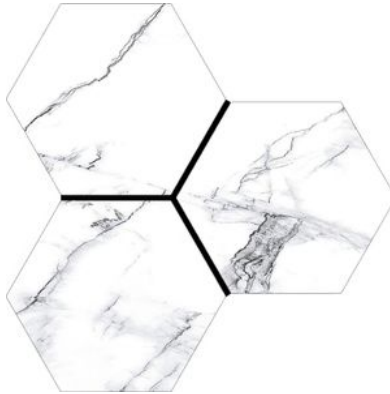

### TREASURE ICE WHITE MARBLE 6" CARVED HEXAGON

---

Tile | 6"x6" | Porcelain

**GRAPHIC VARIETY**

**TECHNICAL DATA**

CODE: QUTS-IC-5C  
NAME: Treasure Ice White Marble 6" Carved Hexagon  
SERIES: Treasure  
SIZE: 6"x6"  
FINISH: Carved  
LOOK: Marble Look  
FAMILY: Tile  
FROST RESISTANCE: Yes  
PEI: 4  
SHADE VARIATION: V3  
STYLE: Contemporary  
SUITABLE FOR: Indoor, Shower, Backsplash  
TYPOLOGY: Porcelain  
TYPE OF PIECE: Field Tile  
USE: Floor and Wall