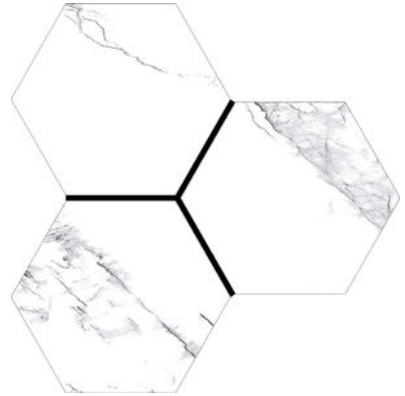

### TREASURE ICE WHITE MARBLE 6" CARVED HEXAGON

---

Tile | 6"x6" | Porcelain

**GRAPHIC VARIETY**

**TECHNICAL DATA**

CODE: QUTS-IC-5C  
NAME: Treasure Ice White Marble 6" Carved Hexagon  
SERIES: Treasure  
SIZE: 6"x6"  
FINISH: Carved  
LOOK: Marble Look  
FAMILY: Tile  
FROST RESISTANCE: Yes  
PEI: 4  
SHADE VARIATION: V3  
STYLE: Contemporary  
SUITABLE FOR: Indoor, Shower, Backsplash  
TYPOLOGY: Porcelain  
TYPE OF PIECE: Field Tile  
USE: Floor and Wall