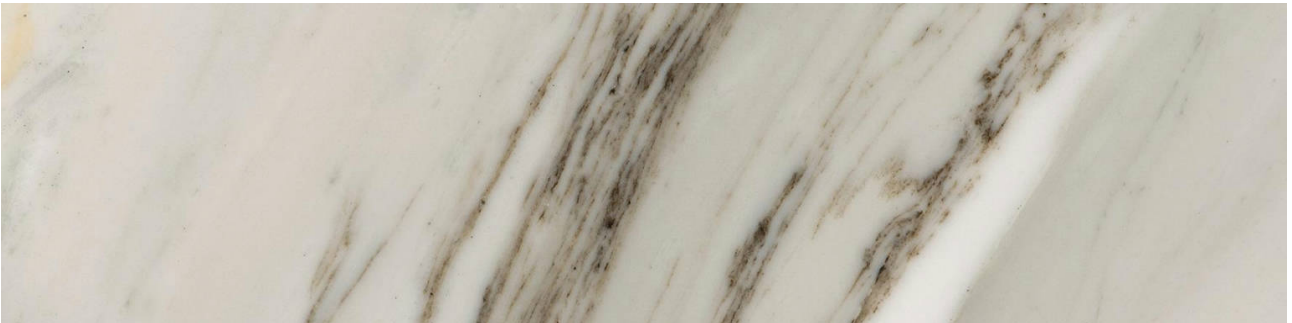

GRAMERCY

KITCHEN AND BATH

PRODUCT

3X12 POLISHED CRUSH GOLD

Tile | 3"x12" | Porcelain

GRAPHIC VARIETY

ROOM SCENES

TECHNICAL DATA

CODE: QUMY-CR-3P

NAME: 3X12 Polished Crush Gold

SERIES: Mystique

SIZE: 3"x12"

FINISH: Polished

LOOK: Marble Look

EDGE: Rectified

FAMILY: Tile

FROST RESISTANCE: Yes

PEI: 4

SHADE VARIATION: V4

STYLE: Contemporary

SUITABLE FOR: Indoor, Shower

TPOLOGY: Porcelain

TYPE OF PIECE: Field Tile

USE: Floor and Wall