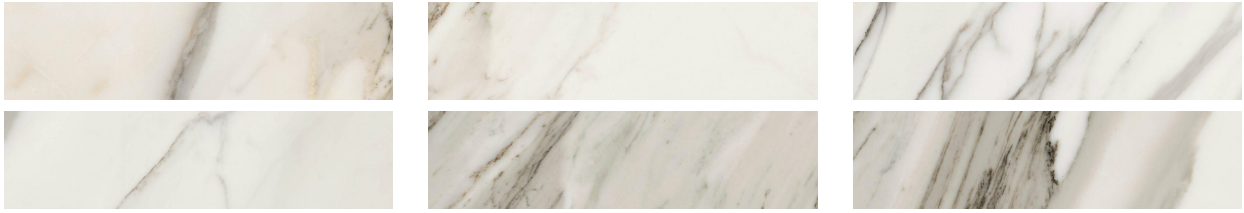

GRAMERCY

KITCHEN AND BATH

PRODUCT

3X12 POLISHED CRUSH GOLD

Tile | 3"x12" | Porcelain

GRAPHIC VARIETY

ROOM SCENES

TECHNICAL DATA

CODE: QUMY-CR-3P

NAME: 3X12 Polished Crush Gold

SERIES: Mystique

SIZE: 3"x12"

FINISH: Polished

LOOK: Marble Look

EDGE: Rectified

FAMILY: Tile

FROST RESISTANCE: Yes

PEI: 4

SHADE VARIATION: V4

STYLE: Contemporary

SUITABLE FOR: Indoor, Shower

TPOLOGY: Porcelain

TYPE OF PIECE: Field Tile

USE: Floor and Wall