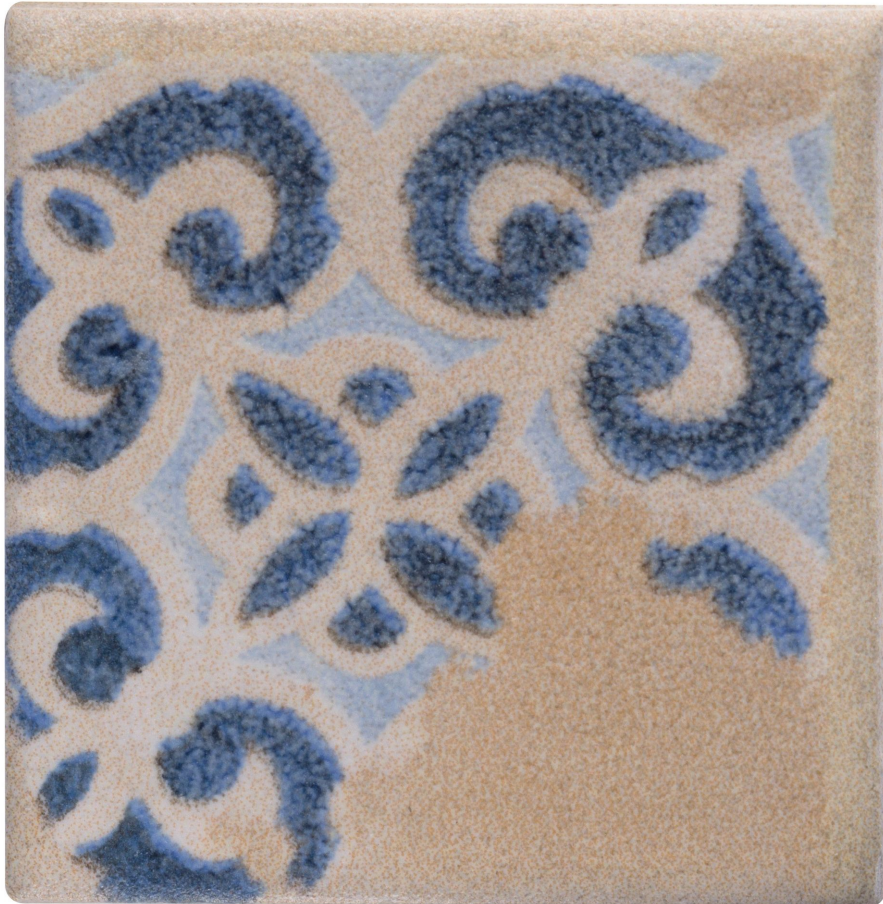

### TUSCANY 1.5X1.5 TACO BOURTON

---

Tile | 1.5"x1.5" | Extruded Porcelain

**TECHNICAL DATA**

CODE: QUTC-BO-TACO

NAME: Tuscany 1.5x1.5 Taco Bourton

SERIES: Tuscany

SIZE: 1.5"x1.5"

FINISH: Matt

LOOK: Terracotta

FAMILY: Tile

FROST RESISTANCE: Yes

PEI: 4

SUITABLE FOR: Indoor| Outdoor| Pool

TYPOLOGY: Extruded Porcelain

TYPE OF PIECE: Field Tile

USE: Floor and Wall

NOTES: Bourton decors can be paired with Dune field tiles for a coordinated look.

**PACKING**

Size	Product type	BOX			PALLET		
		pcs	sqft	lb	boxes	sqft	lb
1.5"x1.5"	Field Tile	120			112		