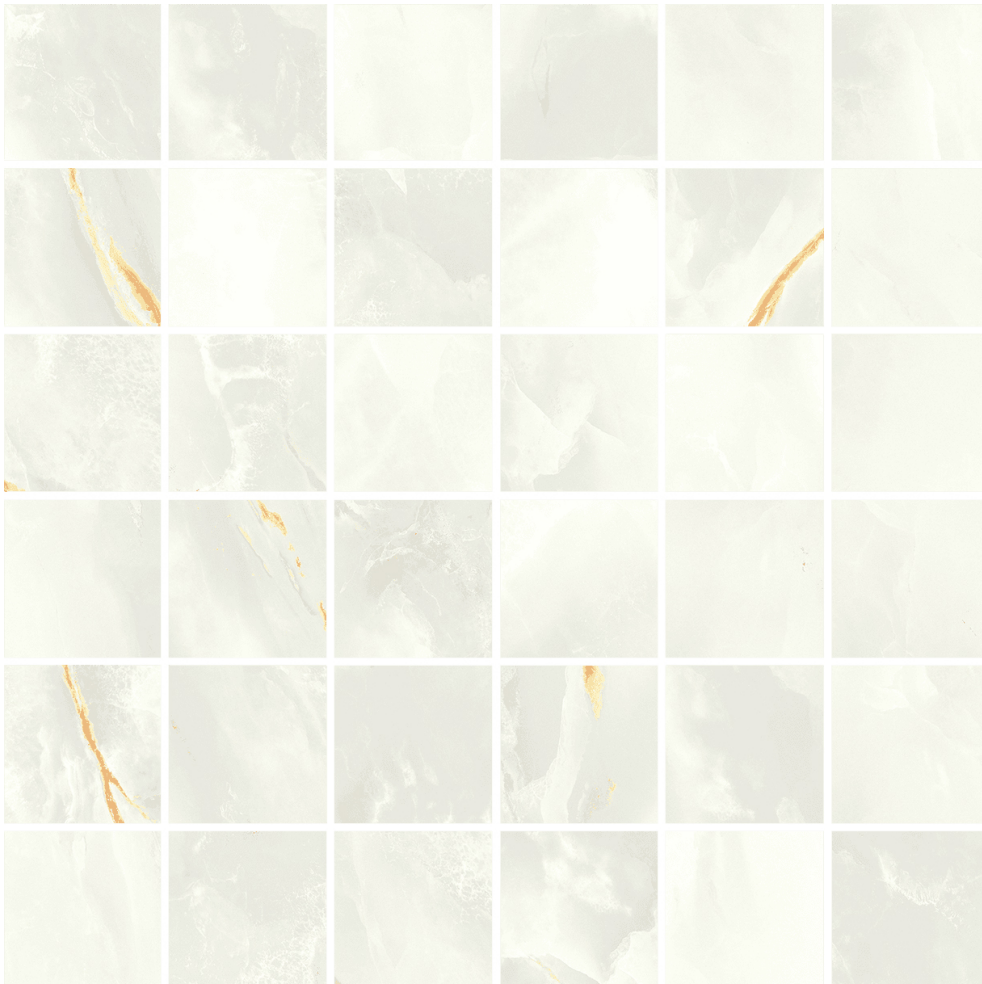

GRAMERCY

KITCHEN AND BATH

PRODUCT

VENEZIA 2X2\" MOSAIC WHITE

Tile | 12"x12" | Porcelain

GRAPHIC VARIETY

TECHNICAL DATA

CODE: QUVN-WH-FM
NAME: Venezia 2X2" Mosaic White
SERIES: Venezia
SIZE: 12"x12"
FINISH: Matt
LOOK: Marble Look
FAMILY: Tile
FROST RESISTANCE: Yes
MOSAIC CHIP SIZE: 2"x2"
PEI: 4
SHADE VARIATION: 8 mm
SUITABLE FOR: Indoor, Shower
TYPOLOGY: Porcelain
TYPE OF PIECE: Mosaic
USE: Floor and Wall