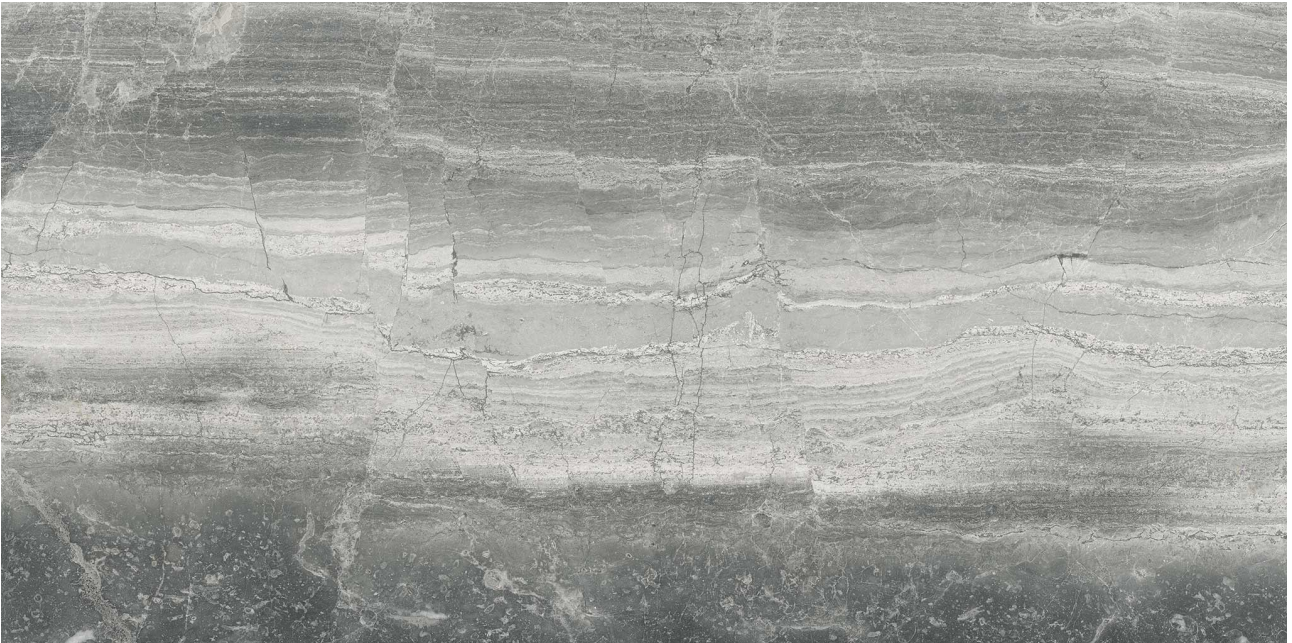

# GRAMERCY

KITCHEN AND BATH

---

**PRODUCT**  
**VOLCANA NOTTE 18X36**

---

Stone | 18"x36" | Marble

**TECHNICAL DATA**

CODE: AS5000-04240  
NAME: Volcana Notte 18x36  
SERIES: Volcana Notte  
SIZE: 18"x36"  
FINISH: Honed  
EDGE: Straight Edge  
FAMILY: Stone  
SUITABLE FOR: Indoor|Shower  
TYPOLOGY: Marble  
TYPE OF PIECE: Field Tile  
USE: Floor and Wall