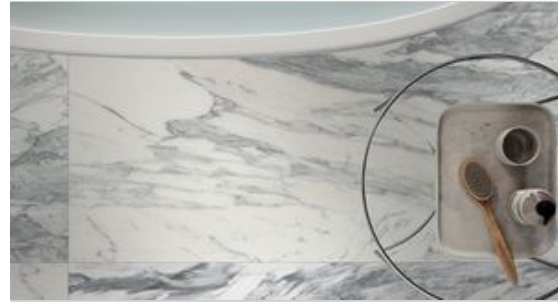

GRAMERCY

KITCHEN AND BATH

PRODUCT
ROYAL STONEWORKS 24X48 REGAL WHITE VEIN
POLISHED

Tile | 24"x48" | Porcelain

ROOM SCENES

TECHNICAL DATA

CODE: QUSW-RW-6P
NAME: Royal Stoneworks 24X48 Regal White Vein Polished
SERIES: Royal Stoneworks
SIZE: 24"x48"
FINISH: Polished
LOOK: Stone Look
EDGE: Rectified
FAMILY: Tile
FROST RESISTANCE: Yes
SHADE VARIATION: V3
STYLE: Contemporary
SUITABLE FOR: Indoor|Shower
TYPOLOGY: Porcelain
TYPE OF PIECE: Field Tile
USE: Floor and Wall