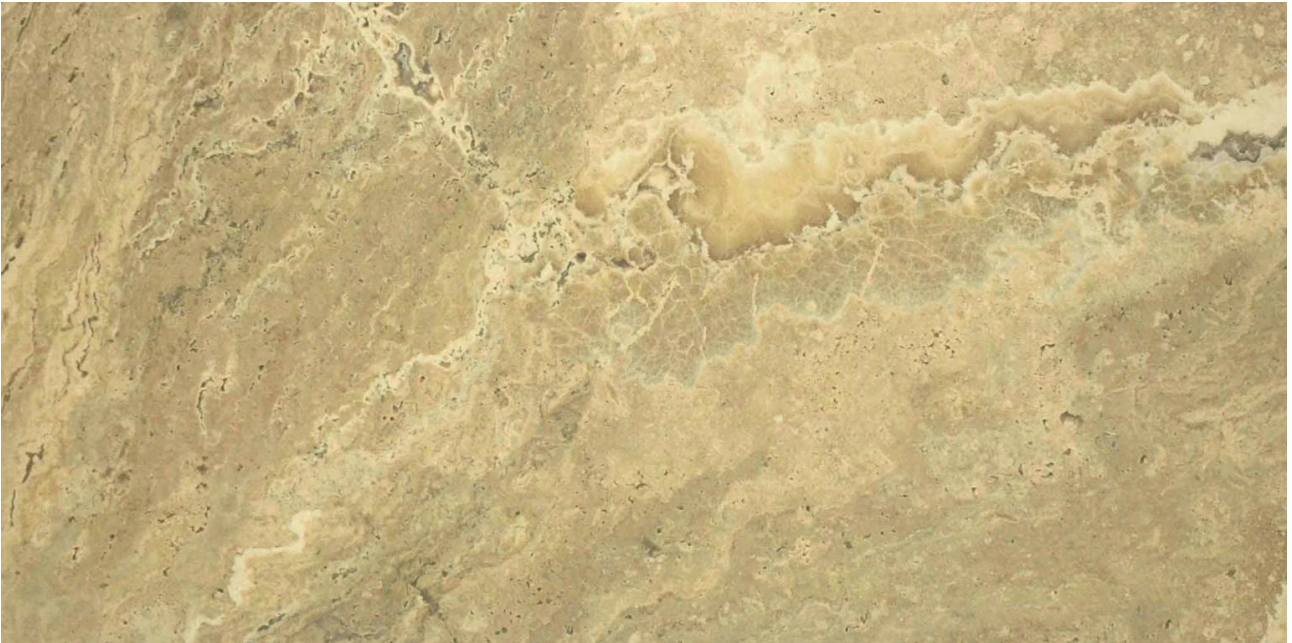

GRAMERCY

KITCHEN AND BATH

PRODUCT
12X24F CLASSIC

Tile | 12"x24" | Porcelain

GRAPHIC VARIETY

TECHNICAL DATA

CODE: AC69-134
NAME: 12X24F Classic
SERIES: Antico
SIZE: 12"x24"
FINISH: Satin
LOOK: Stone Look
FAMILY: Tile
FROST RESISTANCE: Yes
PEI: 4
STYLE: Contemporary
SUITABLE FOR: Backsplash|Indoor|Outdoor|Pool|Shower
TYPOLOGY: Porcelain
TYPE OF PIECE: Field Tile
USE: Floor and Wall