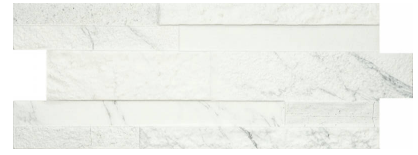

GRAMERCY

KITCHEN AND BATH

SERIES

MILAN

Stone Look | | Porcelain

Qualis Ceramica Milan is a Frost Resistant, Glazed Porcelain, 6x16 that was inspired by the classic, natural tones, and textures of stone facades found in Milan Italy. It is excellent for wet areas and never has to be sealed! Starting from its development phase, Milan was designed for universal use and for this reason its design required certain specific features. Chromatism, structure, shape, and style became essential characteristics needed to achieve a versatile product ideal for endless applications residentially and commercially. Milan has a wealth of textures and colors, nine to be exact, that represent the classic synthesis of a project that highlights the allure of stone, for a natural, aged

style that also looks great in contemporary homes.

PRODUCTS

Dante Nero 6X16
6"x16" | Porcelain

Manzoni Grigio 6X16
6"x16" | Porcelain

Torino Bianco 6X16
6"x16" | Porcelain

Venezia Mix 6X16
6"x16" | Porcelain