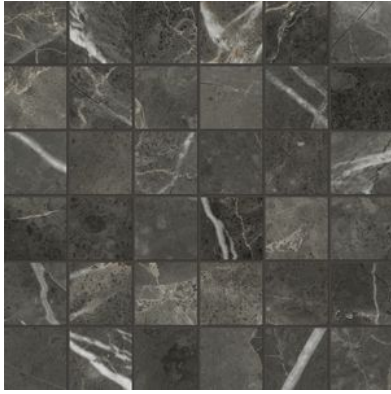

GRAMERCY

KITCHEN AND BATH

PRODUCT

FLORENCE 2X2 CARBON MATTE MOSAIC

Tile | 12"x12" | Glazed Porcelain

GRAPHIC VARIETY

ROOM SCENES

TECHNICAL DATA

CODE: QUFC-CA-M
NAME: Florence 2X2 Carbon Matte Mosaic
SERIES: Florence
SIZE: 12"x12"
FINISH: Matt
LOOK: Marble Look
BREAKING STRENGTH (APH): >350 - >1600
CHEMICAL RESISTANCE (APH): CLASS A
DCOF (APH): MATTE ≥ 0.60
FAMILY: Tile
FROST RESISTANCE: Yes
MOSAIC CHIP SIZE: 2"x2"
PEI: 4
R VALUE (APH): MATTE R10
SHADE VARIATION: V3
STAIN RESISTANCE (APH): CLASS A & 5
STYLE: Contemporary
SUITABLE FOR: Indoor, Outdoor, Pool, Backsplash, Shower
TYPOLOGY: Glazed Porcelain
THICKNESS (APH): 8.4 mm
TYPE OF PIECE: Mosaic
USE: Floor and Wall