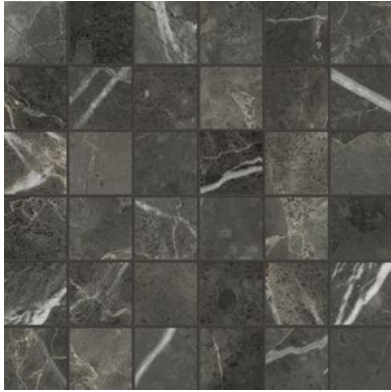

GRAMERCY

KITCHEN AND BATH

PRODUCT

FLORENCE 2X2 CARBON MATTE MOSAIC

Tile | 12"x12" | Glazed Porcelain

GRAPHIC VARIETY

ROOM SCENES

TECHNICAL DATA

CODE: QUFC-CA-M
NAME: Florence 2X2 Carbon Matte Mosaic
SERIES: Florence
SIZE: 12"x12"
FINISH: Matt
LOOK: Marble Look
BREAKING STRENGTH (APH): >350 - >1600
CHEMICAL RESISTANCE (APH): CLASS A
DCOF (APH): MATTE ≥ 0.60
FAMILY: Tile
FROST RESISTANCE: Yes
MOSAIC CHIP SIZE: 2"x2"
PEI: 4
R VALUE (APH): MATTE R10
SHADE VARIATION: V3
STAIN RESISTANCE (APH): CLASS A & 5
STYLE: Contemporary
SUITABLE FOR: Indoor, Outdoor, Pool, Backsplash, Shower
TYPOLOGY: Glazed Porcelain
THICKNESS (APH): 8.4 mm
TYPE OF PIECE: Mosaic
USE: Floor and Wall