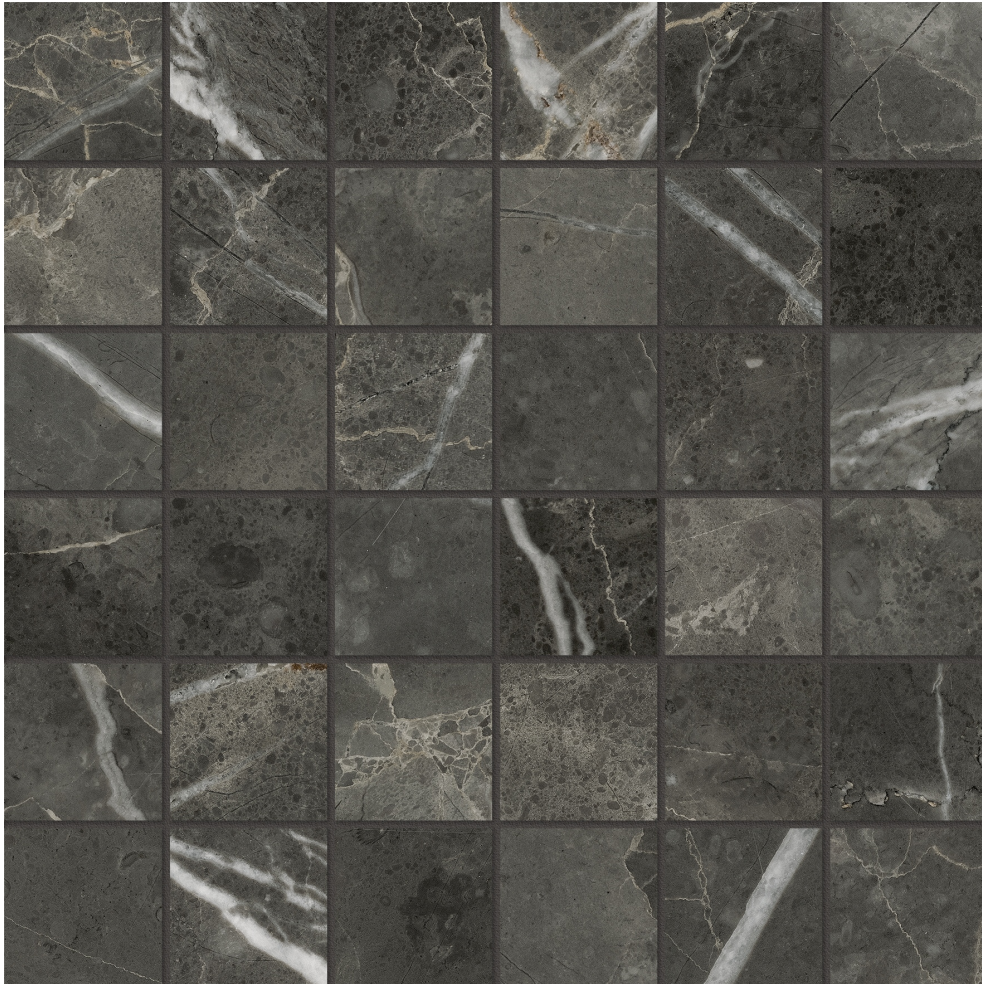

GRAMERCY

KITCHEN AND BATH

PRODUCT

FLORENCE 2X2 CARBON MATTE MOSAIC

Tile | 12"x12" | Glazed Porcelain

GRAPHIC VARIETY

ROOM SCENES

TECHNICAL DATA

CODE: QUFC-CA-M
NAME: Florence 2X2 Carbon Matte Mosaic
SERIES: Florence
SIZE: 12"x12"
FINISH: Matt
LOOK: Marble Look
BREAKING STRENGTH (APH): >350 - >1600
CHEMICAL RESISTANCE (APH): CLASS A
DCOF (APH): MATTE ≥ 0.60
FAMILY: Tile
FROST RESISTANCE: Yes
MOSAIC CHIP SIZE: 2"x2"
PEI: 4
R VALUE (APH): MATTE R10
SHADE VARIATION: V3
STAIN RESISTANCE (APH): CLASS A & 5
STYLE: Contemporary
SUITABLE FOR: Indoor, Outdoor, Pool, Backsplash, Shower
TYPOLOGY: Glazed Porcelain
THICKNESS (APH): 8.4 mm
TYPE OF PIECE: Mosaic
USE: Floor and Wall