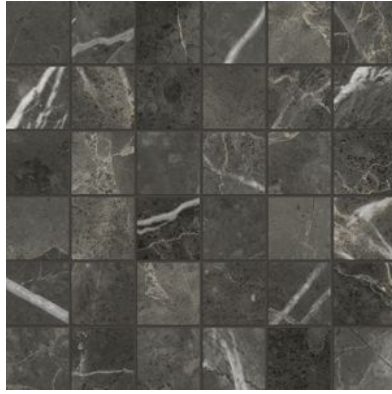

GRAMERCY

KITCHEN AND BATH

PRODUCT

FLORENCE 2X2 CARBON MATTE MOSAIC

Tile | 12"x12" | Glazed Porcelain

GRAPHIC VARIETY

ROOM SCENES

TECHNICAL DATA

CODE: QUFC-CA-M
NAME: Florence 2X2 Carbon Matte Mosaic
SERIES: Florence
SIZE: 12"x12"
FINISH: Matt
LOOK: Marble Look
BREAKING STRENGTH (APH): >350 - >1600
CHEMICAL RESISTANCE (APH): CLASS A
DCOF (APH): MATTE ≥ 0.60
FAMILY: Tile
FROST RESISTANCE: Yes
MOSAIC CHIP SIZE: 2"x2"
PEI: 4
R VALUE (APH): MATTE R10
SHADE VARIATION: V3
STAIN RESISTANCE (APH): CLASS A & 5
STYLE: Contemporary
SUITABLE FOR: Indoor, Outdoor, Pool, Backsplash, Shower
TYPOLOGY: Glazed Porcelain
THICKNESS (APH): 8.4 mm
TYPE OF PIECE: Mosaic
USE: Floor and Wall