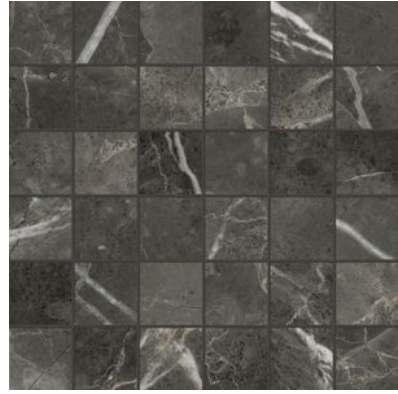

GRAMERCY

KITCHEN AND BATH

PRODUCT

FLORENCE 2X2 CARBON MATTE MOSAIC

Tile | 12"x12" | Glazed Porcelain

GRAPHIC VARIETY

ROOM SCENES

TECHNICAL DATA

CODE: QUFC-CA-M
NAME: Florence 2X2 Carbon Matte Mosaic
SERIES: Florence
SIZE: 12"x12"
FINISH: Matt
LOOK: Marble Look
BREAKING STRENGTH (APH): >350 - >1600
CHEMICAL RESISTANCE (APH): CLASS A
DCOF (APH): MATTE ≥ 0.60
FAMILY: Tile
FROST RESISTANCE: Yes
MOSAIC CHIP SIZE: 2"x2"
PEI: 4
R VALUE (APH): MATTE R10
SHADE VARIATION: V3
STAIN RESISTANCE (APH): CLASS A & 5
STYLE: Contemporary
SUITABLE FOR: Indoor, Outdoor, Pool, Backsplash, Shower
TYPOLOGY: Glazed Porcelain
THICKNESS (APH): 8.4 mm
TYPE OF PIECE: Mosaic
USE: Floor and Wall