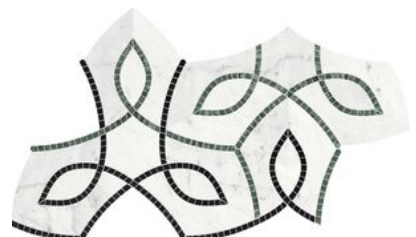

Utopio Vine Pine Mosaic
7.8"x13.5" | Natural Stone