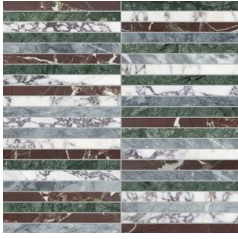

Utopio Hydros Dove Mosaic
10.5"x11.9" | Natural Stone

Utopio Hydros Blush Mosaic
10.5"x11.9" | Natural Stone

Utopio .5x6 Stacked Polar Mosaic
11.65"x11.8" | Natural Stone

Utopio .5x6 Stacked Terra Mosaic
11.65"x11.8" | Natural Stone