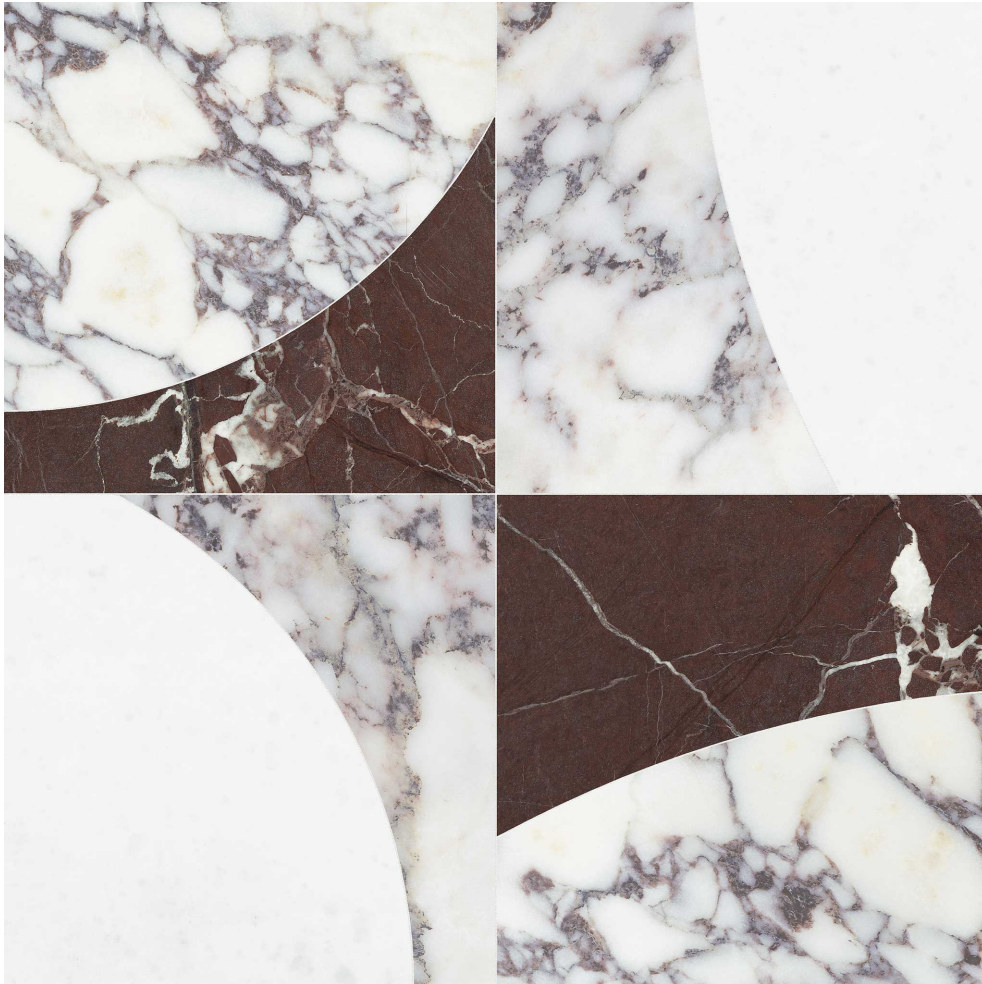

GRAMERCY

KITCHEN AND BATH

PRODUCT

UTOPIO ECLYPSE ORCHID MOSAIC

Stone | 11.9"x11.9" | Natural Stone