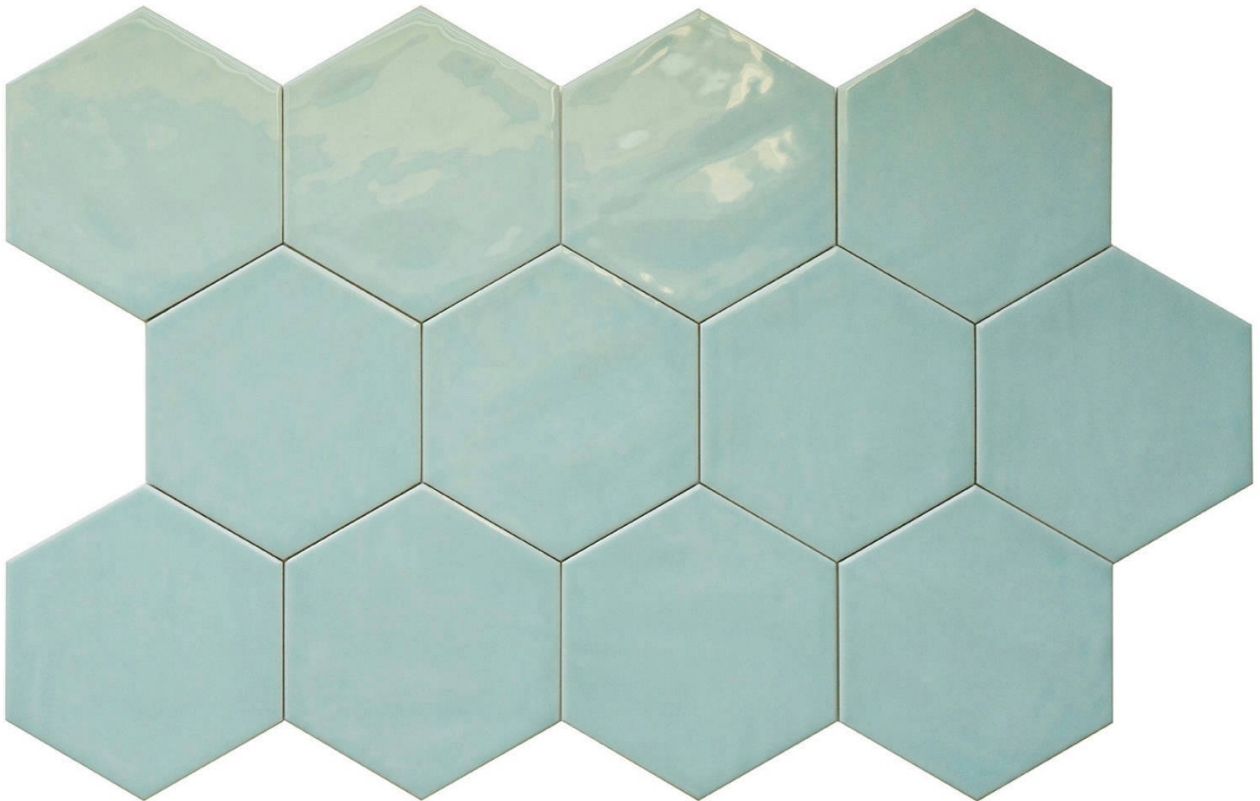

### **RONDA 5.5X6.3" MINT HEXAGON**

---

Tile | 5.5"x6.3" | Porcelain

**TECHNICAL DATA**

CODE: QURN-MI-1  
NAME: Ronda 5.5X6.3" Mint Hexagon  
SERIES: Ronda  
SIZE: 5.5"x6.3"  
FINISH: Gloss  
LOOK: Hand-crafted  
FAMILY: Tile  
FROST RESISTANCE: Yes  
PEI: 3  
SHADE VARIATION: V1  
STYLE: Traditional  
SUITABLE FOR: Backsplash|Indoor|Outdoor|Pool|Shower  
TYPOLOGY: Porcelain  
TYPE OF PIECE: Field Tile  
USE: Floor and Wall